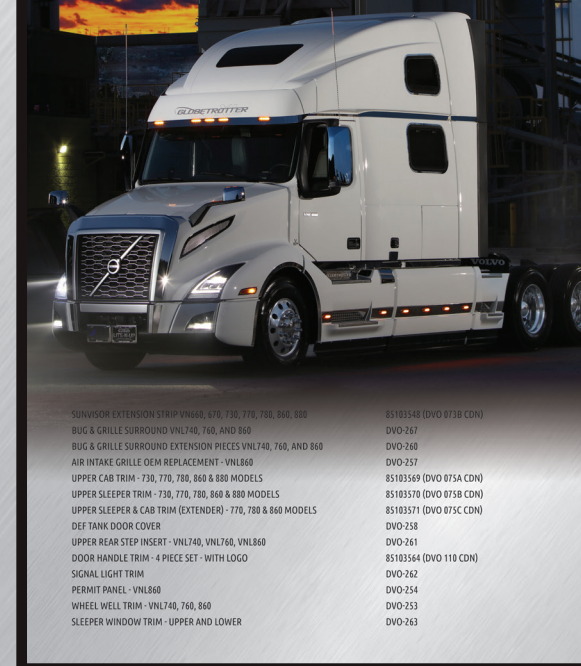

Two programs to serve you better. You may order Dieter's high quality accessories through the PDC program or the DSP program. Either way your customers will receive the highest quality products that are designed to last through first ownership and beyond.

OEM certified.... Owner Satisfied.

OUT WORK.
OUT PLAY.
OUT DRIVE.
OUT LAST.
OUT SHINE.