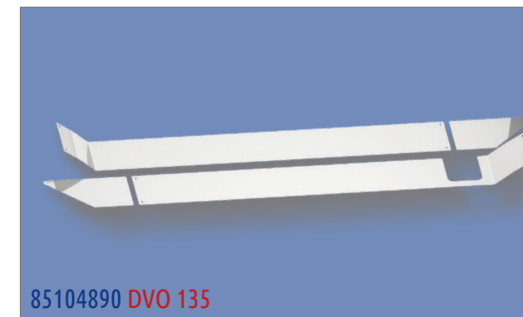

**ALL OUT.
ALL SEASON.
ALL DRIVE.**

85104860 DVO 113

DVO-248

85104890 DVO 135

CAB: 85104890 DVO 135 SLEEPER: 85104893 DVO 138

CAB SKIRTS

For 2003+ VN models. Sold in pairs. Available with and without fuel filler cutout. Lights, harnesses and hardware included.