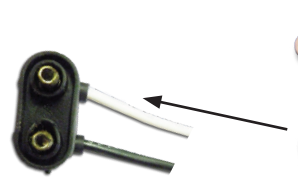

CLOSE UP OF PLUGS