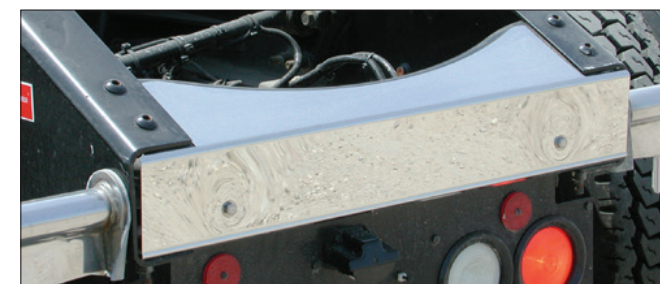

PERMIT PANEL

A stainless steel replacement for the OEM 2B finish version. Sold in pairs. Hardware included.

VN740, VN760	23521662 DVO 255
2018-2024 VN860	23521660 DVO 254

UREA TANK FILLER COVER

Stainless steel cover for the UREA tank. Cover only. Drilling required. Sold individually. Hardware included.

EPA 2011+ MODELS	85130066 DVO 241

WHEEL WELL TRIM

Sold as a 6 piece set. Attaches using supplied 3M two-sided tape.

2018-2024 VN740, VN760, VN860	23521658 DVO 253
2003+ VN MODELS WITH 22.5" TIRES	85104889 DVO 129

SIGNAL LIGHT TRIM

Sold in pairs. Attaches using supplied 3M two-sided tape.

2018-2024 VN740, VN760 & VN860 MODELS	23521674 DVO 262
2008+ VN 730, 780, 800, 880 & 830 MODELS	85114367 DVO 237

WIPER ARM COVERS

For 2008+ 730 models with OEM 20984787 or 85111394 wipers. Sold in pairs. Fastens with supplied 3M two-sided tape.

2008+ 730 models with OEM 20984787 or 85111394 wipers	85115425 DVO 238

REAR FRAME PANEL

The panel bolts onto the existing cross member. Hardware supplied. Sold individually.

PLAIN	85103509 DVO 081B
WITH VOLVO LOGO CUTOUT	85103508 DVO 081A
WITH 3 OVAL LIGHT CUTOUTS	85114369 DVO 236

BUMPER ACCENT

Sold individually. No hardware required.

2003+ VN MODELS WITH PLASTIC BUMPERS	85104912 DVO 127
420, 610, 660 & 770 - DAYCAB MODELS	85103515 DVO 009

DOOR HANDLE SET

Sold as a 4 piece set - 2 key guards and 2 door handle surrounds. Fastens with supplied 3M two-sided tape.

WITH LOGO	85103564 DVO 110