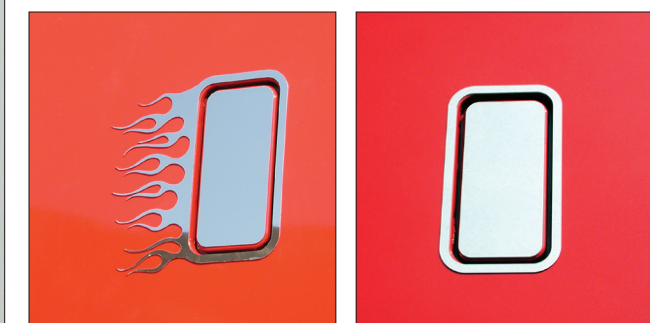

SLEEPER VENT TRIM

Fastens using supplied 3M two-sided tape. Includes 2 bunk vent covers and 2 outside trim pieces. Measure 4.5" x 10" high.

WITH FLAMES 85108532 DVO 178

PLAIN 85103566 DVO 111