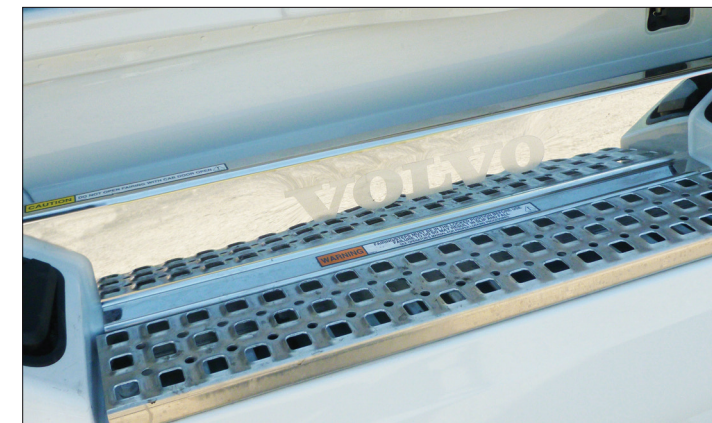

85103889 DVO DUALB-2

85108628 DVO DUAVLB-4

85108629 DVO DUALB-6

CLOSE UP OF PLUGS

23521654 DVO 252

KICK PANELS

Protects the painted finish at the top step from everyday wear and tear from entering into the truck. Fastens using supplied hardware. Sold in pairs.