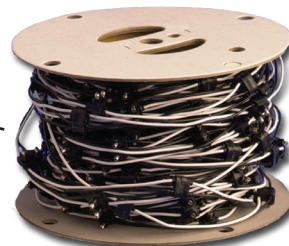

| WITHOUT VISOR | |
|------------------------------|------------------------|
| 2" ROUND | 85103889 DVO DUALB-2 |
| 2.5" ROUND | 85108625 DVO DUALB-25 |
| 4" ROUND | 85108627 DVO DUALB-4 |
| 6" OVAL | 85108629 DVO DUALB-6 |
| WITH VISOR | |
| 2" ROUND WITH VISOR | 85103888 DVO DUAVLB-2 |
| 2.5" ROUND WITH VISOR | 85108626 DVO DUAVLB-25 |
| 4" ROUND WITH VISOR | 85108628 DVO DUAVLB-4 |
| 6" OVAL WITH VISOR | 85108630 DVO DUAVLB-6 |
| CONTINUOUS WIRING | |
| 6" PLUG SPACING (200 PLUGS) | 85108814 DVO DUA 0100 |
| 12" PLUG SPACING (100 PLUGS) | 85108815 DVO DUA 0112 |

85103889 DVO DUALB-2

85108628 DVO DUAVLB-4

85108629 DVO DUALB-6

CLOSE UP OF PLUGS

23521654 DVO 252

KICK PANELS

Protects the painted finish at the top step from everyday wear and tear from entering into the truck. Fastens using supplied hardware. Sold in pairs.