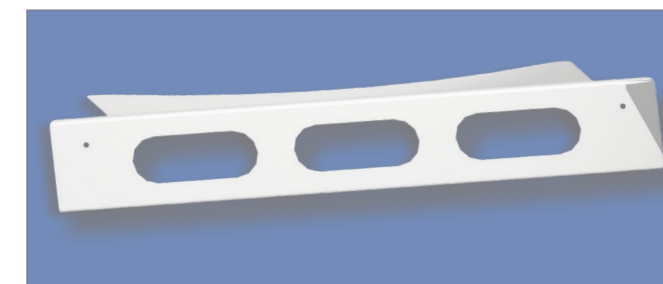

PERMIT PANEL

A stainless steel replacement for the OEM 2B finish version. Sold in pairs. Hardware included.

VN740, VN760	23521662 DVO 255
2018-2024 VN860	23521660 DVO 254

UREA TANK FILLER COVER

Stainless steel cover for the UREA tank. Cover only. Drilling required. Sold individually. Hardware included.

EPA 2011+ MODELS	85130066 DVO 241

WHEEL WELL TRIM

Sold as a 6 piece set. Attaches using supplied 3M two-sided tape.

2018-2024 VN740, VN760, VN860	23521658 DVO 253
2003+ VN MODELS WITH 22.5" TIRES	85104889 DVO 129

SIGNAL LIGHT TRIM

Sold in pairs. Attaches using supplied 3M two-sided tape.

2018-2024 VN740, VN760 & VN860 MODELS	23521674 DVO 262
2008+ VN 730, 780, 800, 880 & 830 MODELS	85114367 DVO 237

WIPER ARM COVERS

For 2008+ 730 models with OEM 20984787 or 85111394 wipers. Sold in pairs. Fastens with supplied 3M two-sided tape.

2008+ 730 models with OEM 20984787 or 85111394 wipers	85115425 DVO 238

REAR FRAME PANEL

The panel bolts onto the existing cross member. Hardware supplied. Sold individually.

PLAIN	85103509 DVO 081B
WITH VOLVO LOGO CUTOUT	85103508 DVO 081A
WITH 3 OVAL LIGHT CUTOUTS	85114369 DVO 236

BUMPER ACCENT

Sold individually. No hardware required.

2003+ VN MODELS WITH PLASTIC BUMPERS	85104912 DVO 127
420, 610, 660 & 770 - DAYCAB MODELS	85103515 DVO 009

DOOR HANDLE SET

Sold as a 4 piece set - 2 key guards and 2 door handle surrounds. Fastens with supplied 3M two-sided tape.

WITH LOGO	85103564 DVO 110