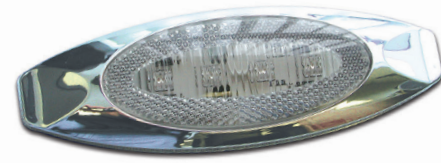

LIGHT TYPES

All lights come with bezels except 2" round. Available in amber, red, clear lens amber light, clear lens red light. Sold individually.

85108613 DVO DUA X2AG2LED

85108616 DVO DUA X2RG2LED

85108614 DVO DUA X2ACG2LED