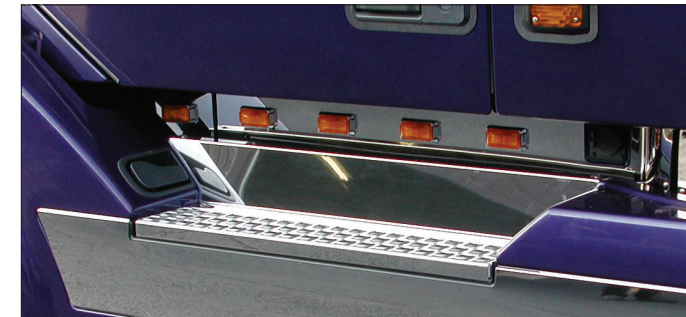

85104890 DVO 135

85104894 DVO 135 15LED