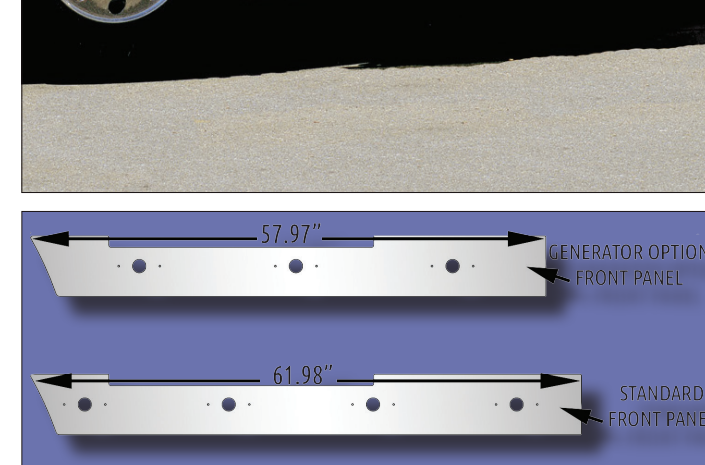

CENTER FAIRING TRIM KITS

Stainless steel trim panels designed for 2003+ VN models. Fastens using supplied 3M two-sided tape. Lights and harnesses included. Sold in kits. Front section measures 61.98" long or 57.97" long for generator/removable center fairing models.

2006+ VN730, VN780 - FRONT SECTION MEASURES 61.98" LONG NOT FOR MODELS WITH GENERATOR OPTION/REMOVABLE CENTER FAIRING

PLAIN (NO LIGHTS) - 6 PIECE SET	85110367 DVO 227
X2AG2 LED LIGHTS (5/5/2) - 6 PIECE SET	85110363 DVO 223
X2ACG2 LED LIGHTS (5/5/2) - 6 PIECE SET	85110364 DVO 224

2012+ VN780 - FRONT SECTION MEASURES 57.97" LONG FOR MODELS WITH GENERATOR OPTION/REMOVABLE CENTER FAIRING

PLAIN (NO LIGHTS) - 6 PIECE SET	85135849 DVO 242
X2AG2 LED LIGHTS (4/5/2) - 6 PIECE SET	85135850 DVO 243
X2ACG2 LED LIGHTS (4/5/2) - 6 PIECE SET	85135851 DVO 244

2006+ VN600 SERIES. WILL NOT FIT 2025+ VN640 OR VN660 MODELS.

PLAIN (NO LIGHTS) - 6 PIECE SET	85110366 DVO 226
X2AG2 LED LIGHTS (5/4/1) - 6 PIECE SET	85110362 DVO 222
X2ACG2 LED LIGHTS (5/4/1) - 6 PIECE SET	85110359 DVO 219