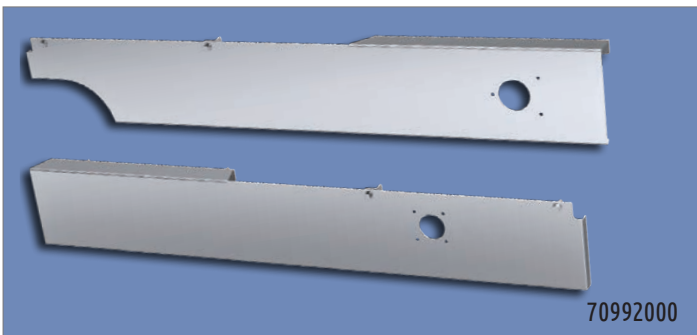

CAB PANELS

Designed for VNX 300 DayCab models. Block heater cutout in the driver side panel. Passenger side panel has a marker light cutout. Sold in pairs. Blank (no lites). Hardware included.

	LEGACY #	PART #
VNX DAYCB MODELS	70992000	10015443