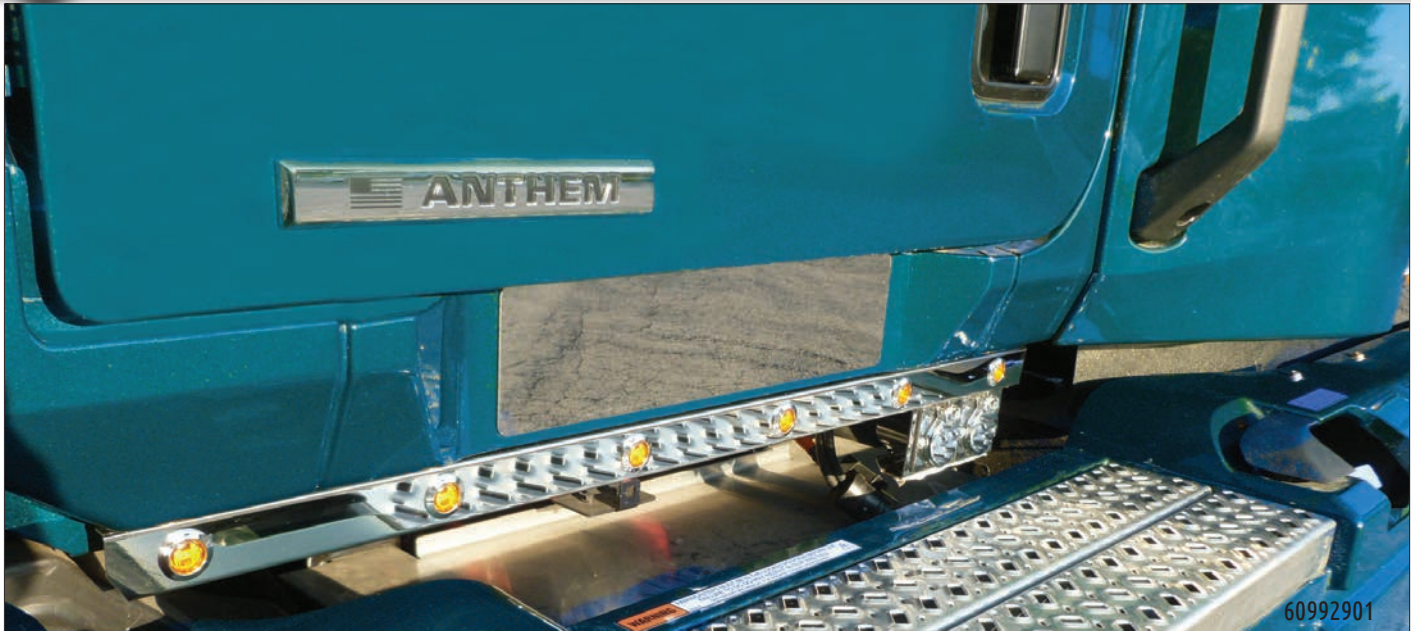

## CAB PANELS - MACK ANTHEM

Designed for 2018+ Mack Anthem models. Panels measuring 1.5" wide can be used on models with chassis fairings. Panels measuring 3" wide are for use without fairings. Hardware, lites and harnesses included. Also includes 2 block heater mounting plates. Sold in pairs.