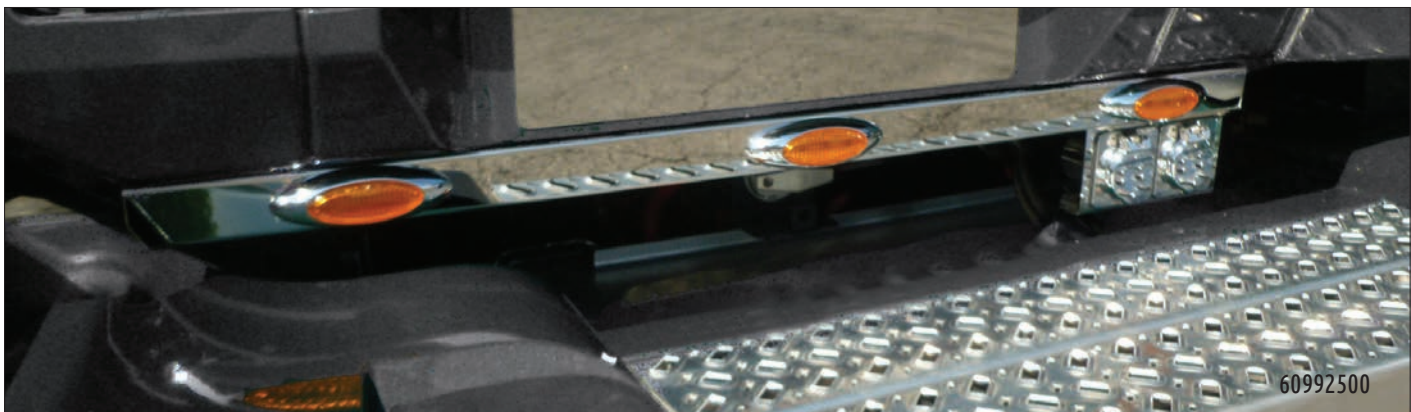

## CAB PANELS - MACK ANTHEM

Designed for 2018+ Mack Anthem models. Panels measuring 1.5" wide can be used on models with chassis fairings. Panels measuring 3" wide are for use without fairings. Hardware, lites and harnesses included. Also includes 2 block heater mounting plates. Sold in pairs.