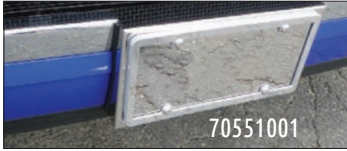

TAG HANGERS

Hardware and plastic license plate bezel included. Sold individually. Will not fit new 740, 760 or 860 models.

	LEGACY #	PART #
2016+ VN MODELS - 1 PLATE	70551001	10015360
2016+ VN MODELS - 2 PLATES	70551002	10015361
2003-2015 VNL 200, 300, 430, 630, 670, 730, 780 - 1 PLATE	70851006	10015412
2003-2015 VNL 200, 300, 430, 630, 670, 730, 780 - 2 PLATES	70851005	10015411
2003-2015 VNL 200, 300, 430, 630, 670, 730, 780 - 3 PLATES	70851011	10015413