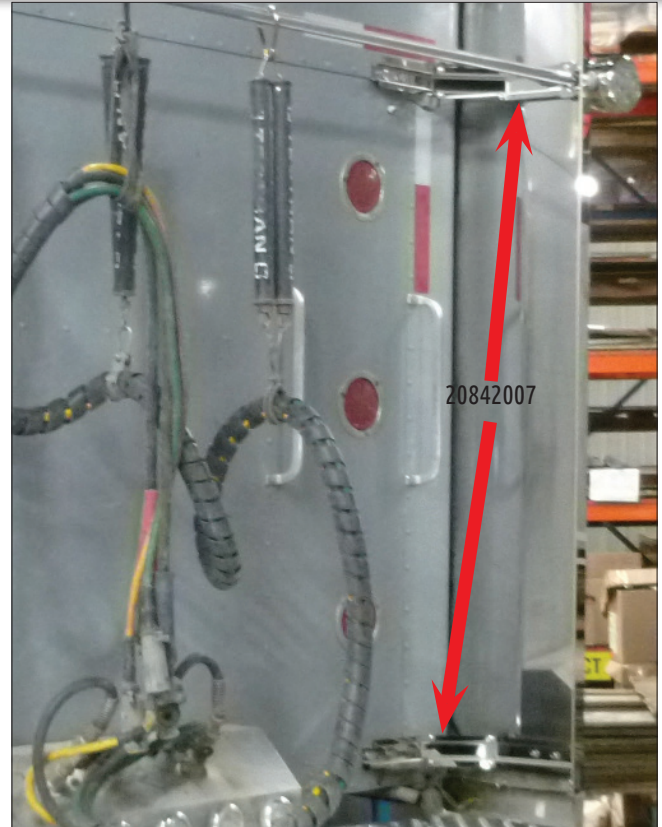

REAR SLEEPER FAIRING REPLACEMENT BRACKETS

Replace the worn out and rusted sleeper fairing extender brackets with high-quality 304 stainless steel versions. Designed to replace K275-6001 on Kenworth models. Sold as a set of 4.

	LEGACY #	PART #
KENWORTH MODELS	20842007	10011946