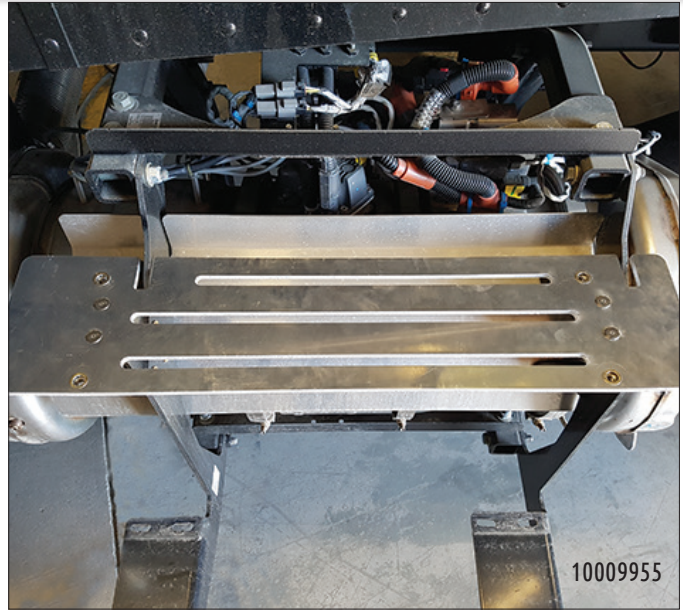

SEE PAGE 88 FOR 2018+ 389 LONG HOOD (131" BBC) ELITE HOOD EXTENSION & CAB PANELS TO BE USED IN CONJUNCTION WITH THE DROP KIT