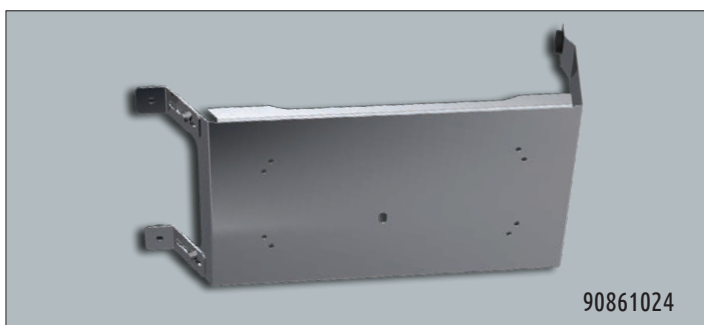

## PERMIT PANELS

Apply permit stickers without marking the surface of the truck. Sold individually. Hardware not included.

	LEGACY #	PART #
HINGED - 12" LONG X 6" WIDE	90661012	10015960
HINGED - 24" LONG X 5" WIDE	90661024	10015966
4" X 4"	90661014*	10015962
4" X 4" - BOX OF 50	90661016*	10015964
4" X 7"	90661013*	10015961
20" X 3.5"	90661015*	10015963

## ADJUSTABLE BEACON BRACKETS

These universal beacon light brackets are designed to mount to the roof on most makes and models. The adjustable light brackets are made of durable 304 non-magnetic, non-directional stainless steel to stand up against the elements. Slotted legs allow for maximum height adjustment. Sold individually. Drilling required. Hardware and light not supplied.