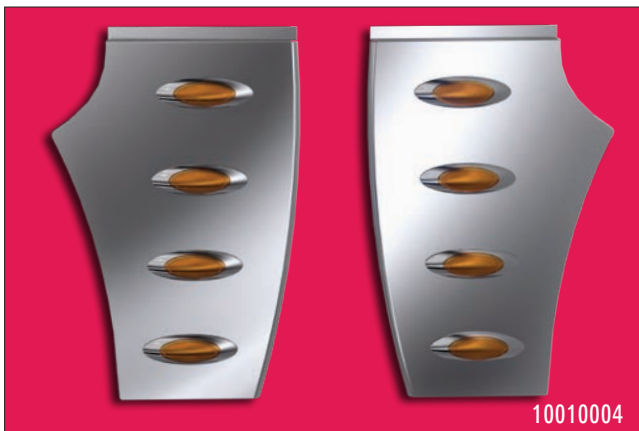

2022+ CAB PANELS - 567 SET-FORWARD AXLE

Sold in pairs. Hardware, lites and harnesses included.

2022+ WITH CAB EXHAUST 3" WIDE, 36.42" LONG	LEGACY #	PART #
BLANK	10996020	10011123
BLANK - BLOCK HEATER	10996021	10011124
M1 AMBER LED (3)	10996130	10011158
M1 AMBER LED (3) - BLOCK HEATER	10996131	10011159
M1 AMBER CLEAR LED (3)	10996132	10011160
M1 AMBER CLEAR LED (3) - BLOCK HEATER	10996133	10011161
M5 AMBER LED (4)	10996536	10011202
M5 AMBER LED (4) - BLOCK HEATER	10996537	10011203
M5 AMBER CLEAR LED (4)	10996538	10011204
M5 AMBER CLEAR LED (4) - BLOCK HEATER	10996539	10011205
3/4" ROUND AMBER LED (6)	10996999	10011300
3/4" ROUND AMBER LED (6) - BLOCK HEATER	10997900	10011301
3/4" ROUND AMBER CLEAR LED (6)	10997901	10011302
3/4" ROUND AMBER CLEAR LED (6) - BLOCK HEATER	10997902	10011303
UNDERLIT 3/4" ROUND AMBER CLEAR LED (6)	10997903	10011304
UNDERLIT 3/4" ROUND AMBER CLEAR LED (6) - BLOCK HEATER	10997904	10011305

HOOD EXTENSION PANELS 567 SET-FORWARD AXLE

Will fit both short hood (115" BBC) and long hood (121" BBC). Sold in pairs. Hardware, lites and harnesses included. OEM replacement.

	LEGACY #	PART #
BLANK	10682002	10009981
M1 AMBER LED (4)	10682118	10010004
M1 AMBER CLEAR LED (4)	10682119	10010005
M5 AMBER LED (5)	10682550	10010054
M5 AMBER CLEAR LED (5)	10682551	10010055
3/4" ROUND AMBER LED (5)	10682915	10010094
3/4" ROUND AMBER CLEAR LED (5)	10682916	10010095