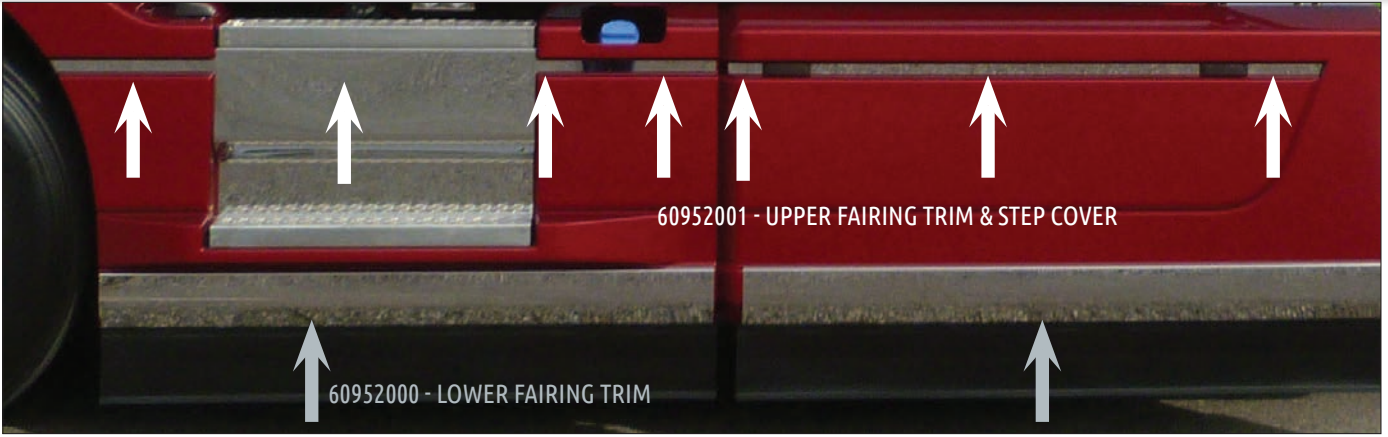

## SLEEPER WINDOW TRIM

Attaches using supplied 3M two-sided tape. Sold in pairs.

	LEGACY #	PART #
MACK ANTHEM	60572018	10015214