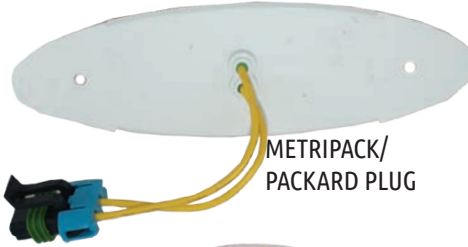

00212373

00212724