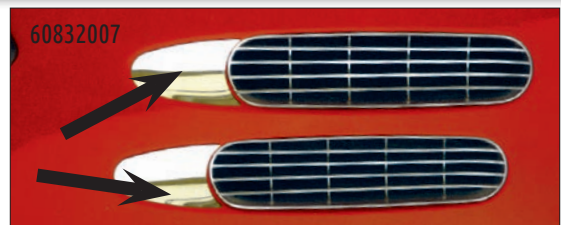

## HOOD INTAKE GRILLE & TRIM

Sold in pairs. Attaches with supplied hardware or supplied 3M two-sided tape.

	LEGACY #	PART #
CH AIR INTAKE GRILLE, OEM REPLACEMENT	60832001	10015241
CH INTAKE TRIM	60832009	10015245