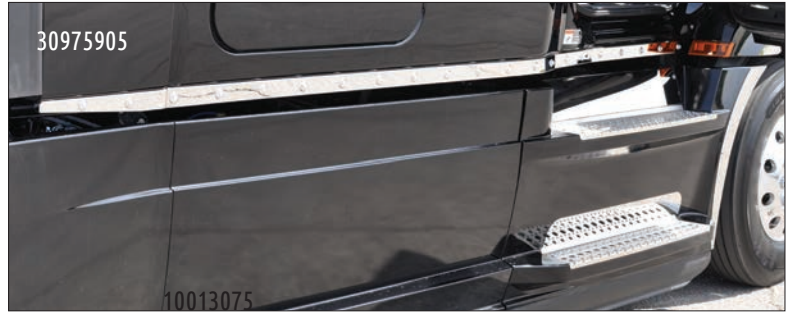

SKIRTING KITS - NEW CASCADIA WITH 72" SLEEPERS

(3/3/1) each number represents the number of lites per panel (ie: this kit has 3 lites on the cab, 3 lites on the sleeper and 1 light on the extender). Lites, hardware and harnesses included. Block heater bracket included with 2" wide panels.

NEW CASCADIA MODELS WITH FAIRINGS - 2" WIDE FOR 72" SLEEPERS			NEW CASCADIA MODELS WITHOUT FAIRINGS - 3" WIDE FOR 72" SLEEPERS		
FOR TRUCKS WITH NO EXTENDERS	LEGACY #	PART #	FOR TRUCKS WITH NO EXTENDERS	LEGACY #	PART #
BLANK	30975020	10013053	BLANK	30975022	10013055
M5 AMBER LED (4/8)	30975505	10013065	M1 AMBER LED (3/4)	30975108	10013058
M5 AMBER CLEAR LED (4/8)	30975504	10013064	M1 AMBER CLEAR LED (3/4)	30975109	10013059
3/4" ROUND AMBER LED (7/12)	30975912	10013076	3/4" ROUND AMBER LED (7/10)	30975917	10013081
3/4" ROUND AMBER CLEAR LED (7/12)	30975911	10013075	3/4" ROUND AMBER CLEAR LED (7/10)	30975918	10013082
UNDERLIT 3/4" ROUND AMBER CLEAR LED (7/11)	30975910	10013074	UNDERLIT 3/4" ROUND AMBER CLEAR LED (7/10)	30975916	10013080
FOR TRUCKS WITH 12" EXTENDERS	LEGACY #	PART #	FOR TRUCKS WITH 12" EXTENDERS	LEGACY #	PART #
BLANK	30975019	10013052	BLANK	30975021	10013054
M5 AMBER LED (4/8/1)	30975503	10013063	M1 AMBER LED (3/4/1)	30975106	10013056
M5 AMBER CLEAR LED (4/8/1)	30975502	10013062	M1 AMBER CLEAR LED (3/4/1)	30975107	10013057
3/4" ROUND AMBER LED (7/12/1)	30975909	10013073	3/4" ROUND AMBER LED (7/10/1)	30975914	10013078
3/4" ROUND AMBER CLEAR LED (7/12/1)	30975908	10013072	3/4" ROUND AMBER CLEAR LED (7/10/1)	30975915	10013079
UNDERLIT 3/4" ROUND AMBER CLEAR LED (7/11/1)	30975907	10013071	UNDERLIT 3/4" ROUND AMBER CLEAR LED (7/10/1)	30975913	10013077
FOR TRUCKS WITH 20-24" EXTENDERS	LEGACY #	PART #	NEW CASCADIA WITH 60" SLEEPERS & 12" EXTENDERS (3/3/1) each number represents the number of lites per panel (ie: this kit has 3 lites on the cab, 3 lites on the sleeper and 1 light on the extender). Lites, hardware and harnesses included. 2" wide. <table border="1"> <thead> <tr> <th></th> <th>LEGACY #</th> <th>PART #</th> </tr> </thead> <tbody> <tr> <td>2018+ NEW CASCADIA WITH FAIRINGS 60" SLEEPERS WITH 12" EXTENDERS M5 AMBER CLEAR LED (4/6/1)</td> <td>30975506</td> <td>10013066</td> </tr> </tbody> </table>		
BLANK	30975018	10013050			
M5 AMBER LED (4/8/1)	30975501	10013061			
M5 AMBER CLEAR LED (4/8/1)	30975500	10013060			
3/4" ROUND AMBER LED (7/12/2)	30975906	10013070			
3/4" ROUND AMBER CLEAR LED (7/12/2)	30975905	10013069			
UNDERLIT 3/4" ROUND AMBER CLEAR LED (7/11/3)	30975904	10013068