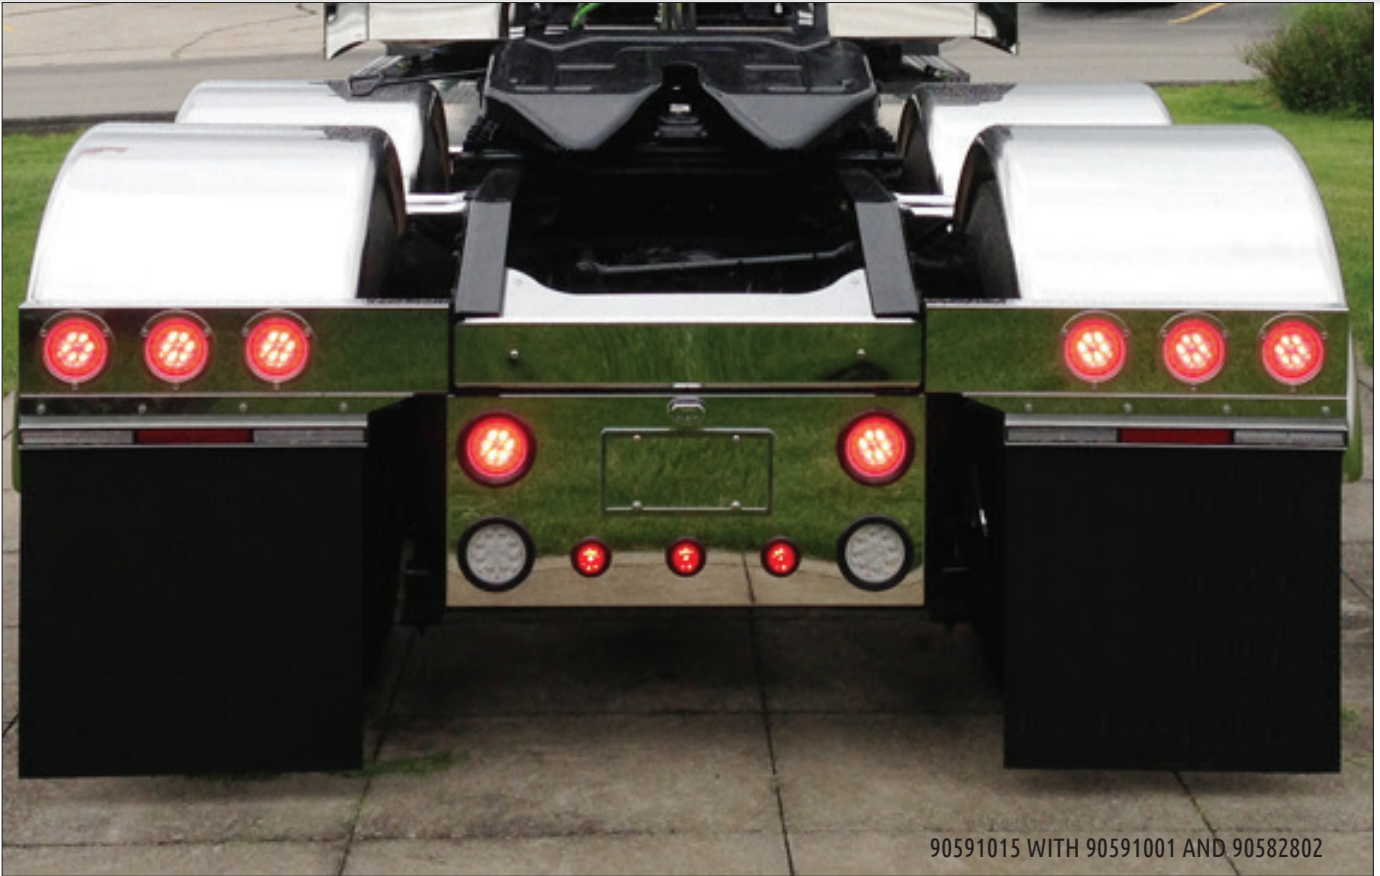

## BACKUP LITE SHIELD

Fits most makes and models. Both ends open. With 6" diameter. Attach using existing hardware. Sold in pairs.

	LEGACY #	PART #
UNIVERSAL	90861026	10015992

90851002

## LICENSE PLATE HOLDERS

Includes chromed plastic tag bezel. Sold individually. Does not include mounting hardware.

	LEGACY #	PART #
HINGED - 24" TAPERED - 1 TAG	90851005	10015985
HINGED - BUMPER FACE - 2 TAGS - 1982+ KENWORTH W900; 1993+ FREIGHTLINER CLASSIC; 1987+ PETERBILT 379	90851001	10015981
BUMPER FACE - 2 TAGS	90851003	10015983
REAR - LIGHT FRAME - 1 TAG (HINGED)	90851002	10015982