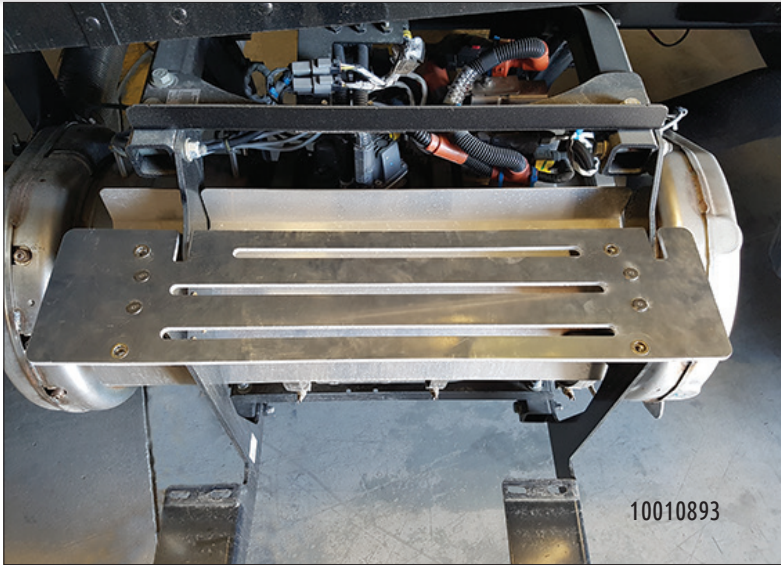

2018+ 389 DROP KIT

Drop kit is designed for 2018+ Peterbilt 389 models. The aluminum kit is designed to replace the OEM piece and lowers the DPF box 1.5" to allow for more room between the top step and the cab. Sold individually.

2018+ 389 LONG HOOD (131" BBC) & SHORT HOOD (123" BBC) MODELS	LEGACY #	PART #
	10655000	10010893