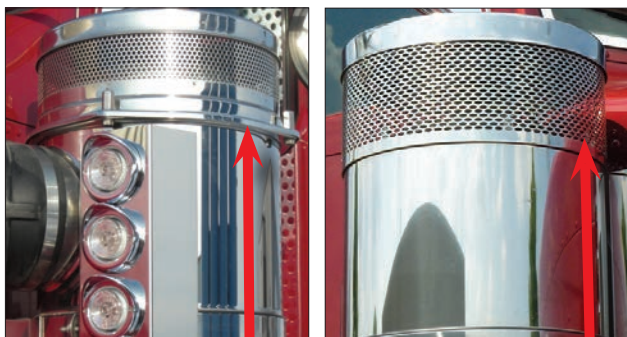

FLANGE

NO FLANGE

STANDARD CAN

PREMIUM CAN