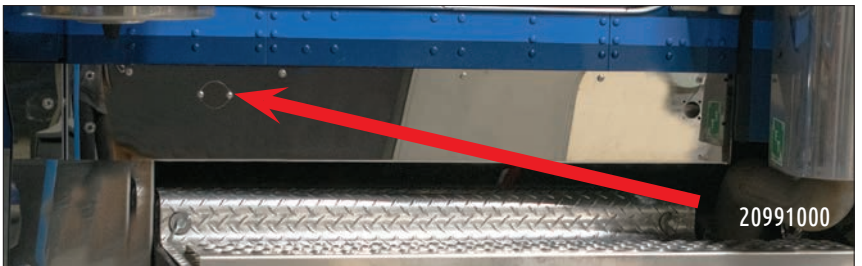

MIRROR ARM BRACKET

Replaces the OEM painted brackets with stainless steel versions. Hardware not included. Sold as a set.

	LEGACY #	PART #
KENWORTH MODELS	20575007	10011712

COVERS

	LEGACY #	PART #
TOW HOLE COVER (BOLTED) 3.5" EDGE TO EDGE. FOR 2" SQUARE HOLES	20842005**	10011944
TOW HOLE COVER (BOLTLESS) 3.5" EDGE TO EDGE. FOR 2" SQUARE HOLES	20842006**	10011945
BLOCK HEATER COVER	20991000*	10012200
STEP LITE/COURTESY LITE COVER	20991001*	10012202

*SOLD INDIVIDUALLY **SOLD IN PAIRS