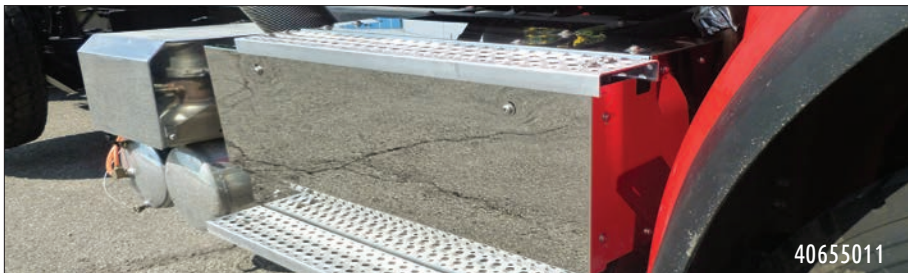

40655011

STEP COVER

Designed for passenger side. Replaces existing OEM cover with a durable stainless steel version. Sold as a set, the cover consists of front piece, side piece and back piece. Attaches using supplied hardware.

	LEGACY #	PART #
PRE-2022 HX620 STEP COVER - PASSENGER SIDE	40655011	
PRE-2022 HX620 STEP COVER - PASSENGER SIDE - SINGLE DPF	40655012