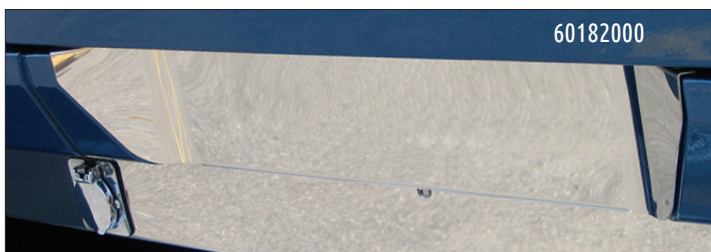

FENDER GUARDS

The best defense against road debris and the effects of high mileage wear and tear. Sold in pairs.

	LEGACY #	PART #
2018+ MACK ANTHEM	60822003	10015239

GRILLE SURROUND

Provides full frontal protection from road debris. Three piece stainless steel surround for the grille. Some drilling required. Hardware included.

	LEGACY #	PART #
2021+ MACK PINNACLE - NEW STYLE GRILLE	60871002	10015256

KICK PLATES/SCUFF PANELS

Fits on the rocker panel below the doors. Available plain, with logo etched or cutout. Fastens using supplied hardware and 3M two-sided tape. Sold in pairs.

	LEGACY #	PART #
2015+ MACK MODELS - LOGO CUTOUT	60702019*	10015225
2015+ MACK MODELS - ETCHED LOGO	60182002*	10015207
2015+ MODELS - W/LASER CUT ANTHEM LOGO	60182003	10015208
GRANITE - WITH LASER CUT GRANITE LOGO	60182001	10015206
2008+ CH, CL, CX & GRANITE - PLAIN	60182000	10015204

*Note: All OEM Logo parts can ONLY be purchased by a licensed/franchise OEM store. OEM logo parts are not available as an aftermarket item.**

MACK ANTHEM BUMPER SCREEN

A stainless steel replacement for the OEM version. Sold individually. Hardware included.

	LEGACY #	PART #
2018+ MACK ANTHEM - WITH CUTOUT	60871000	10015254
2018+ MACK ANTHEM - NO CUTOUT	60871001	10015255