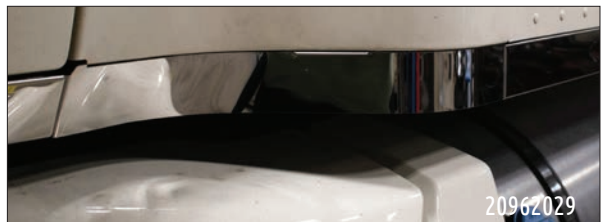

20992924, 20962029, 20982905