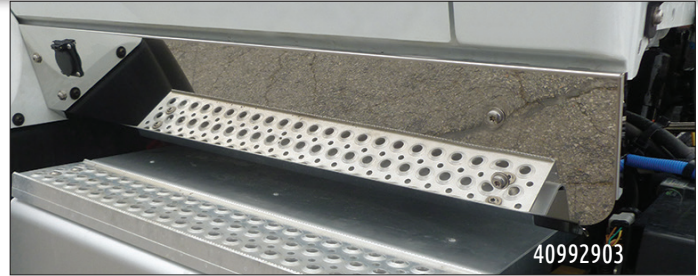

CAB PANELS

2022+ HX620

Installs over the OEM panels using provided hardware and 3M two-sided tape. Sold in pairs. Lites and harnesses included where applicable. There is a cutout in the panel for the OEM light.

	LEGACY #	PART #
2022+ HX620 - BLANK	40992907	10013690
2022+ HX620 - BLANK, WITH BLOCK HEATER CUTOUT	40992908	10013691
2022+ HX620 - M1 AMBER LED (3)	40992909	10013692
2022+ HX620 - M1 AMBER LED (3), W/BLOCK HEATER CUTOUT	40992910	10013693
2022+ HX620 - M1 AMBER CLEAR LED (3) W/BLOCK HEATER CUTOUT	40992916	10013698

PRE-2022 HX520 - WITH DUAL EXHAUST - PANELS MEASURE 4" WIDE

Sold in pairs. Driver side skirting has a cutout for the block heater. Lites and hardware included where applicable.

	LEGACY #	PART #
PRE-2022 HX520 DUAL EXHAUST - BLANK	40992004	
PRE-2022 HX520 DUAL EXHAUST - M1 AMBER LED (4)	40992145	10013682
PRE-2022 HX520 DUAL EXHAUST - M1 AMBER CLEAR (4)	40992146	10013683

PRE-2022 HX620 - WITH SINGLE EXHAUST - PANELS MEASURE 4" WIDE

	LEGACY #	PART #
BLANK	40992001	
M1 AMBER LED (3)	40992140	
M1 AMBER CLEAR (3)	40992139	10013681

PRE-2022 HX620 - WITH DUAL EXHAUST - PANELS MEASURE 4" WIDE

	LEGACY #	PART #
BLANK	40992000	
M1 AMBER LED (3)	40992138	
M1 AMBER CLEAR (3)	40992137	

2018+ HV MODELS - DESIGNED AS REPLACEMENTS - MEASURE 7.5" WIDE

	LEGACY #	PART #
BLANK - WITH BLOCK HEATER CUTOUT	40992904	10013687
BLANK - W/BLOCK HEATER & BOOSTER BATTERY CUTOUT	40992903	10013686

LT DAYCAB -

	LEGACY #	PART #
X2ACG2 LED (3) - WITH BLOCK HEATER CUTOUT	40992401	10013684
UNDERLIT (6) - WITH BLOCK HEATER CUTOUT	40992905	10013688

MV MODELS - MEASURES 1.5" WIDE

	LEGACY #	PART #
2019-2021 3/4" ROUND AMBER CLEAR LED (8)	40992906	10013689

MV607 SET-BACK AXLE EXTENDED DAYCAB MODELS - MEASURES 4" WIDE

	LEGACY #	PART #
2019-2022 3/4" AMBER LED (8)	40992915	10013697
2019-2022 3/4" AMBER LED (8) WITH BLOCK HEATER CUTOUT	40992912	10013695
2019-2022 3/4" AMBER CLEAR LED (8)	40992914	10013696
2019-2022 3/4" AMBER CLEAR LED (8) WITH BLOCK HEATER CUTOUT	40992911	10013694