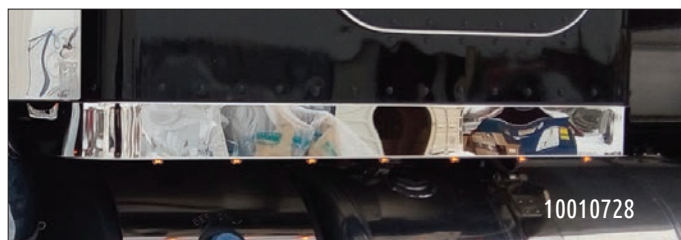

2018+ 389 LONG HOOD (131" BBC)		
44" SLEEPER - 4" WIDE	LEGACY #	PART #
BLANK	10982062	10010523
M1 AMBER LED (3)	10982259	10010616
M1 AMBER CLEAR LED (3)	10982260	10010617
M5 AMBER LED (3)	10982592	10010686
M5 AMBER CLEAR LED (3)	10982593	10010687
3/4" ROUND AMBER LED (5)	10982952	10010737
3/4" ROUND AMBER CLEAR LED (5)	10982953	10010738
UNDERLIT 3/4" ROUND AMBER CLEAR LED (4)	10982954	10010739
58" SLEEPER - 4" WIDE	LEGACY #	PART #
BLANK	10982048	10010518
M1 AMBER LED (4)	10982247	10010605
M1 AMBER CLEAR LED (4)	10982248	10010606
M5 AMBER LED (5)	10982586	10010680
M5 AMBER CLEAR LED (5)	10982587	10010681
3/4" ROUND AMBER LED (7)	10982946	10010731
3/4" ROUND AMBER CLEAR LED (7)	10982947	10010732
UNDERLIT 3/4" ROUND AMBER CLEAR LED (7)	10982943	10010728
72" SLEEPER - 4" WIDE	LEGACY #	PART #
BLANK	10982049	10010519
M1 AMBER LED (5)	10982249	10010607
M1 AMBER CLEAR LED (5)	10982250	10010608
M5 AMBER LED (7)	10982588	10010682
M5 AMBER CLEAR LED (7)	10982589	10010683
3/4" ROUND AMBER LED (9)	10982948	10010733
3/4" ROUND AMBER CLEAR LED (9)	10982949	10010734
UNDERLIT 3/4" ROUND AMBER CLEAR LED (9)	10982944	10010729
78" SLEEPER - 4" WIDE - TO BE USED WITH EXTENDERS OR END CAPS	LEGACY #	PART #
BLANK	10982050	10010520
M1 AMBER LED (6)	10982251	10010609
M1 AMBER CLEAR LED (6)	10982252	10010610
M1 AMBER LED (8)	10982253	10010611
M1 AMBER CLEAR LED (8)	10982254	
M5 AMBER LED (8)	10982590	10010684
M5 AMBER CLEAR LED (8)	10982591	10010685
3/4" ROUND AMBER LED (11)	10982950	10010735
3/4" ROUND AMBER CLEAR LED (11)	10982951	10010736
UNDERLIT 3/4" ROUND AMBER CLEAR LED (11)	10982945	10010730

SLEEPER EXTENDERS & END CAPS

Sold in pairs. Lites and harnesses supplied.

2007+ 389/389 LONG HOOD (131" BBC)		
4" WIDE - FOR 36"/44"; 48"/58" & 63"/72" SLEEPERS	LEGACY #	PART #
BLANK	10962016	10010383
M1 AMBER LED (1)	10962129	10010396
M1 AMBER CLEAR LED (1)	10962130	10010397
M5 AMBER LED (3)	10962529	10010419
M5 AMBER CLEAR LED (3)	10962530	10010420
3/4" ROUND AMBER LED (4)	10962908	10010427
3/4" ROUND AMBER CLEAR LED (4)	10962909	10010428
UNDERLIT 3/4" ROUND AMBER CLEAR LED (4)	10962906	10010425
4" WIDE FOR 70"/78" SLEEPERS	LEGACY #	PART #
BLANK	10962017	10010384
M1 AMBER LED (1)	10962127	10010394
M1 AMBER CLEAR LED (1)	10962128	10010395
M5 AMBER LED (2)	10962531	10010421
M5 AMBER CLEAR LED (2)	10962532	10010422
3/4" ROUND AMBER LED (2)	10962910	10010429
3/4" ROUND AMBER CLEAR LED (2)	10962911	10010430
UNDERLIT 3/4" ROUND AMBER CLEAR LED (2)	10962907	10010426
WINGLET (PLAIN)	10982567	10010663