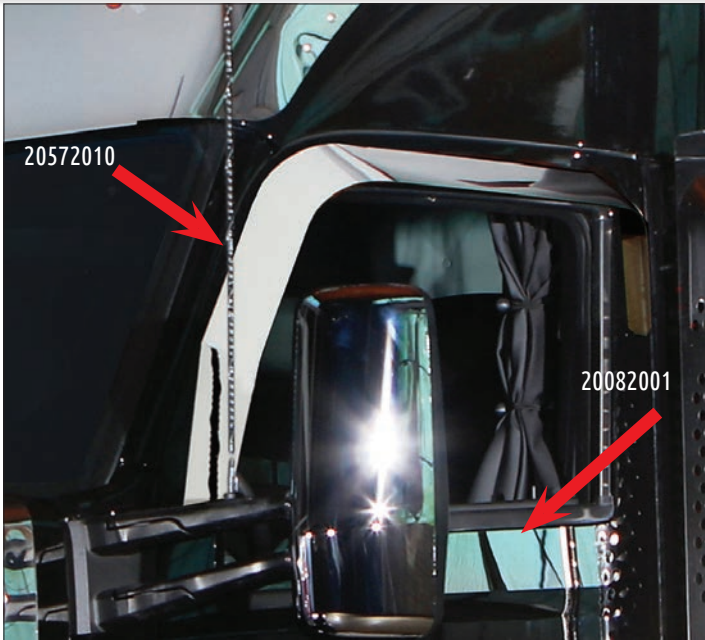

W990 TRIM & ACCESSORIES

	LEGACY #	PART #		LEGACY #	PART #
DOOR WINDOW SHADE	20572010	10011701	GRILLE DEFLECTOR	20871012	10011959
DOOR WINDOW PANEL WITH LOGO CUTOUT	20082001*	10011661	HOOD TRIM & CENTER STRIP (2 PIECE)	20795001	10011884
ACCENT - AIR INTAKE LIGHT BAR W/HARNESS	20832028	10011937	FENDER CLEARANCE LITE TRIM	20562011	10011692
ACCENT - HOOD/CAB	20831024	10011920	HOOD TRIM CENTER STRIP	20791003	10011879
REAR WINDOW VISOR	20081002	10011659	HOOD TRIM	20791004	10011880
TRIM - SLEEPER WINDOW	20572021	10011711	DOOR HANDLE TRIM	20572008	10011699
FENDER WHEEL WELL TRIM	20811001	10011885	VENT COVER	10722002	10010111

*Note: All OEM Logo parts can ONLY be purchased by a licensed/franchise OEM store. OEM logo parts are not available as an aftermarket item.