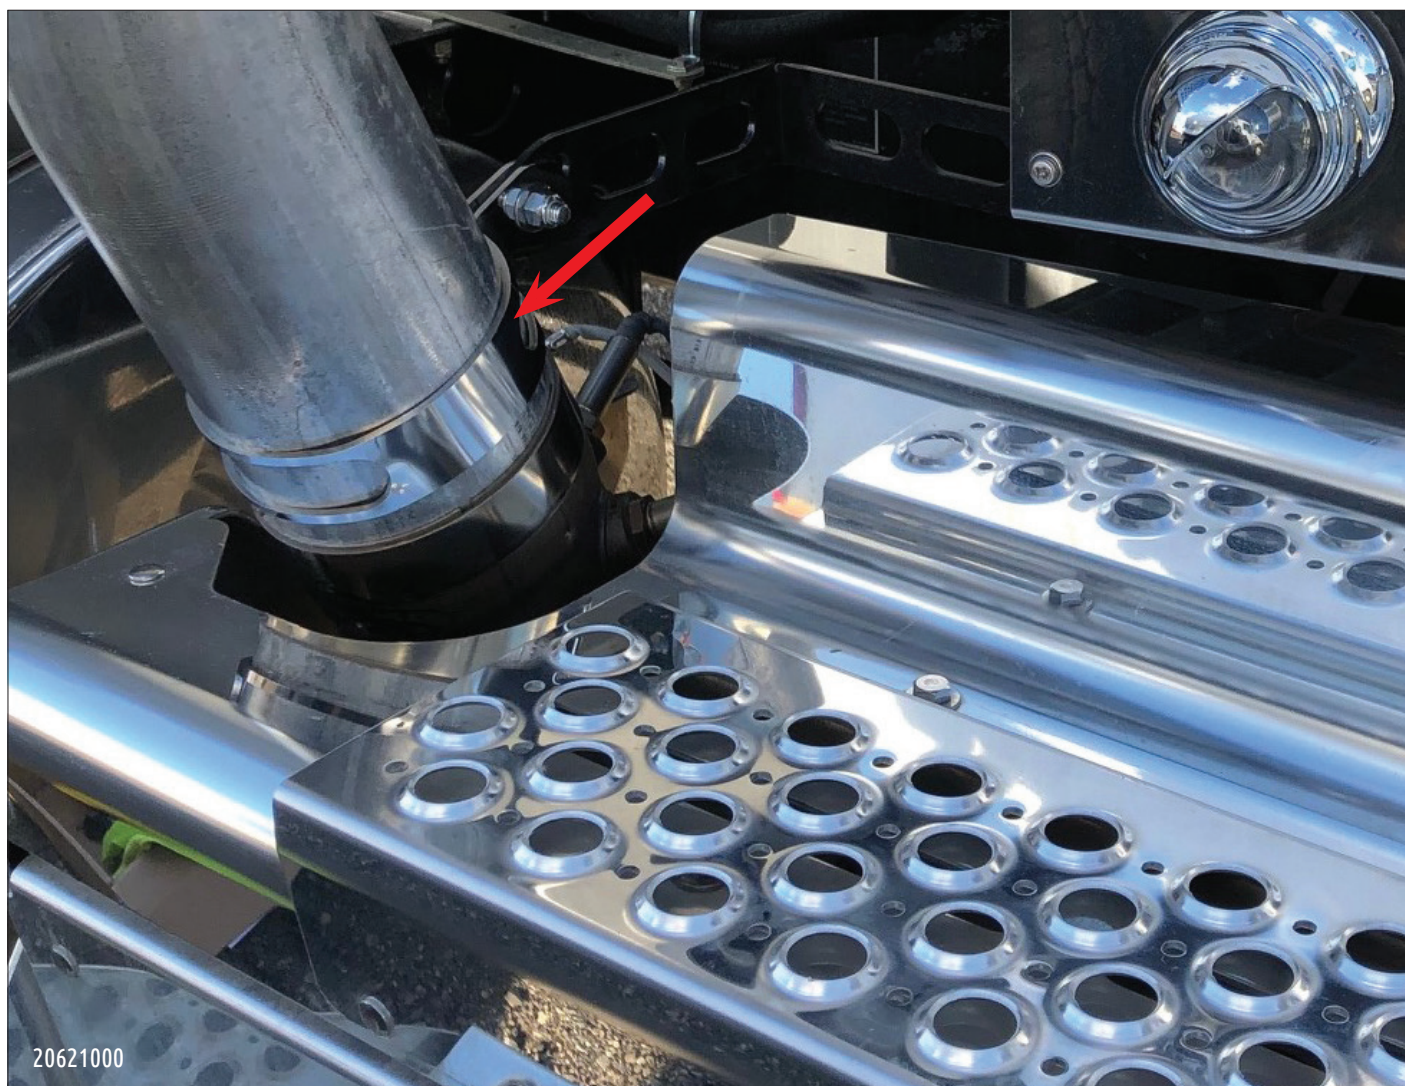

KENWORTH CHOP TOPS

Gives a 'chopped' look for the doors. The door top cap mounts above the cab windows using supplied 3M two-sided tape. Sold in pairs.

	LEGACY #	PART #
KENWORTH MODELS (NOT FOR T680, T880, W990, T700 and T2000)	20572014	0011705
KENWORTH T680, T880 & W990 MODELS	90572001	10015939

EXHAUST ELBOW CLAMP

Replaces the zinc coated OEM part LP55563, 21262AA with a high-quality premium 304- stainless steel version. Sold individually. Hardware included. Guaranteed not to rust or corrode.

	LEGACY #	PART #
KENWORTH T800 NGP, T800B, W900B, T680, W990 SERIES CONVENTIONAL, C500B, T600B, T4 SERIES CONVENTIONAL, W990	20621000	10011715