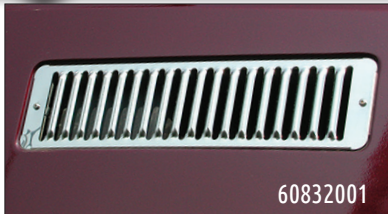

60832001

HOOD INTAKE GRILLE & TRIM

Sold in pairs. Attaches with supplied hardware or supplied 3M two-sided tape.

	LEGACY #	PART #
CH AIR INTAKE GRILLE, OEM REPLACEMENT	60832001	10015241
CH INTAKE TRIM	60832009	10015245

HOOD AIR INTAKE TRIM

Fits indent behind each air intake grille. Fastens with supplied 3M two-sided tape. Sold in 4 piece sets.

	LEGACY #	PART #
CX MODELS	60832007	10015244

DOOR HANDLE TRIM

Attaches using supplied 3M two-sided tape. Sold in pairs.

	LEGACY #	PART #
MACK ANTHEM - REAR DOOR	60572019	10015215
UNIVERSAL BUNK DOOR - 4 PIECE SET	60575016	10015221
CH MODELS - DOOR HANDLE TRIM	60572014	10015211
CAB DOOR HANDLE TRIM - 4 PIECE SET	60572015	10015212

AIR INTAKE ACCENTS

Attaches using supplied 3M two-sided tape.

	LEGACY #	PART #
ANTHEM - TRIM SET PAIR	60872000	10015257
ANTHEM - 4-PIECE SET	60872001	10015258

BUNK VENT COVERS

Fastens with supplied 3M two-sided tape.

	LEGACY #	PART #
CH, CL, CX BUNK VENT COVERS - FIT OVER PAINTED VENTS. SOLD IN 3 PIECE SET FOR BUNK & DRIVER DOOR VENT. 9.25" X 3.75"	60725002	

HEADLIGHT VISORS

Fastens using supplied hardware. Sold in pairs.

	LEGACY #	PART #
CH SET-FORWARD AXLE - SINGLE HEADLITE	60802002	10015237
2008+ GU713	60802003	

SLEEPER WINDOW TRIM

Attaches using supplied 3M two-sided tape. Sold in pairs.

	LEGACY #	PART #
MACK ANTHEM	60572018	10015214