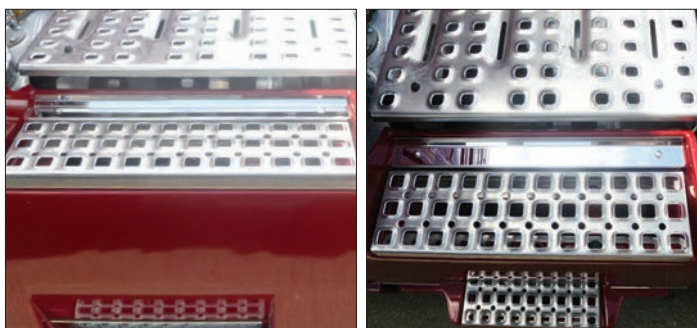

SCUFF PANELS & STEP INSERTS

Protects the painted finish from everyday wear and tear. Fastens using supplied hardware. Sold in pairs.

UPPER FRONT	LEGACY #	PART #
2018+ VNL740, VNL760, VNL860 - VOLVO LOGO CUTOUT	70702022*	10015392
2003+ VN 300, 430, 630, 670, 730 & 780 MODELS - PLAIN	70702013	10015389
2003+ VN 300, 430, 630, 670, 730 & 780 MODELS - PLAIN	70952014	10015432
2003+ VN 300, 430, 630, 670, 730 & 780 MODELS - LOGO CUTOUT	70702012	10015388

LOWER FRONT	LEGACY #	PART #
2006+ VN MODELS	70702018**	10015390
2003+ VN 300, 430, 630, 670, 730 & 780	70701006***	10015386

LOWER REAR	LEGACY #	PART #
2006+ VN MODELS	70702019**	10015391
2003+ VN 300, 430, 630, 670, 730 & 780	70701007***	10015387

REAR TOP STEP	LEGACY #	PART #
2018+ VNL740, VNL760 & VNL860	70702023	10015393

*Note: All OEM Logo parts can ONLY be purchased by a licensed/franchise OEM store. OEM logo parts are not available as an aftermarket item.

**WILL NOT FIT VN740, VN760 OR VN860 MODELS   ***SOLD INDIVIDUALLY

CAB PANELS

Designed for VNX 300 DayCab models. Block heater cutout in the driver side panel. Passenger side panel has a marker light cutout. Sold in pairs. Blank (no lites). Hardware included.

	LEGACY #	PART #
VNX DAYCB MODELS	70992000	10015443