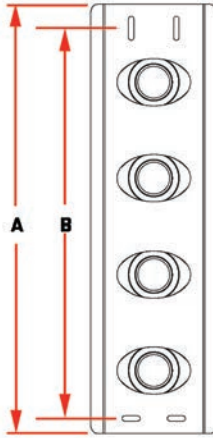

A: Light bar length.
B: Strap center distance.