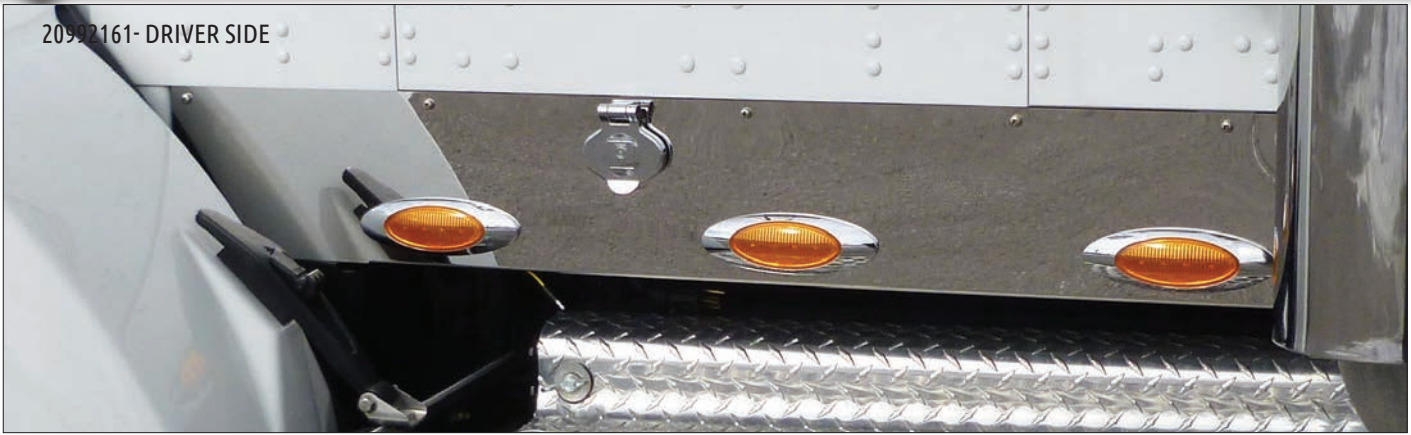

T800 CAB PANELS

Sold in pairs. Hardware, lites and harnesses included.

2011+ T800 SPLIT FENDER (STEP DPF) WITH MX ENGINE - DRIVER 43.5" LONG; PASSENGER 40.06" LONG, 5.30" WIDE

	LEGACY #	PART #
BLANK, BLOCK HEATER	20992059	10012207
M1 AMBER LED (3), BLOCK HEATER	20992143	10012251
M1 AMBER LED (3), BLOCK HEATER, STEP LITES	20992169	10012270
M1 AMBER CLEAR LED (3), BLOCK HEATER	20992144	10012252

2011+ T800 SPLIT FENDER (STEP DPF) WITH ISX ENGINE - DRIVER 43.5" LONG; PASSENGER 40.06" LONG, 4.30" WIDE

	LEGACY #	PART #
BLANK, BLOCK HEATER	20992072	10012214
M1 AMBER LED (3), BLOCK HEATER	20992165	10012266
M1 AMBER LED (3), BLOCK HEATER, STEP LITES	20992167	10012268
M1 AMBER CLEAR LED (3), BLOCK HEATER	20992166	10012267
M1 AMBER CLEAR LED (3), BLOCK HEATER, STEP LITES	20992168	10012269

2011+ T800 AEROCAB NON-SPLIT FENDER (STEP DPF) WITH MX ENGINE - DRIVER 43.5" LONG; PASSENGER 40.06" LONG, 5.19" WIDE

	LEGACY #	PART #
BLANK, BLOCK HEATER	20992067	10012211
M1 AMBER LED (3), BLOCK HEATER	20992161	10012263
M1 AMBER CLEAR LED (3), BLOCK HEATER	20992162	

1996+ T803 SPLIT FENDER - 37.75" LONG, 3" WIDE

	LEGACY #	PART #
BLANK	20992036	10012205

1995+ T800 AEROCAB - 40.38" LONG, 3" WIDE

	LEGACY #	PART #
BLANK	20992007	10012204
M1 AMBER LED (3)	20992116	10012246
M1 AMBER CLEAR LED (3)	20992129	10012248