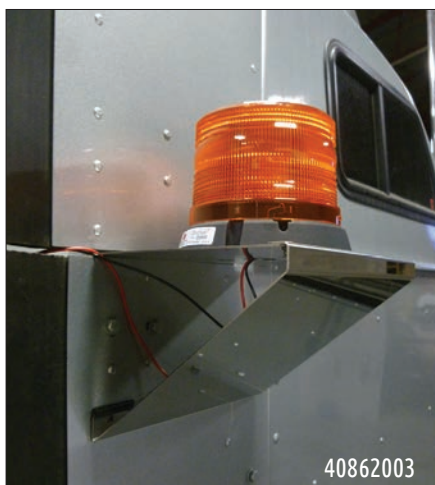

40861002

40572018