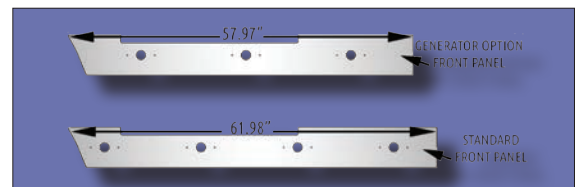

2005+ VN730, VN780 - FRONT SECTION MEASURES 61.97" LONG NOT FOR MODELS WITH GENERATOR OPTION/REMOVABLE CENTER FAIRING	LEGACY #	PART #
M1 AMBER LED LITES (4/4/1) - 6 PIECE SET	70955164	10015436
M1 AMBER CLEAR LED LITES (4/4/1) - 6 PIECE SET	70955165	10015437
2012+ VN780 - FRONT SECTION MEASURES 57.97" LONG FOR MODELS WITH GENERATOR OPTION/REMOVABLE CENTER FAIRING	LEGACY #	PART #
M1 AMBER CLEAR LED LITES (4/4/1) - 6 PIECE SET	70955173	10015438