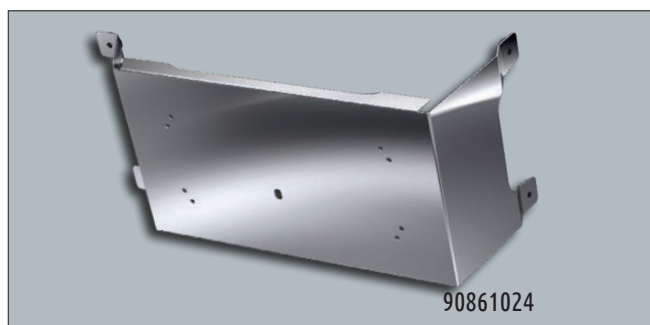

## PERMIT PANELS

Apply permit stickers without marking the surface of the truck. Sold individually. Hardware not included.

	LEGACY #	PART #
HINGED - 12" LONG X 6" WIDE	90661012	10015960
HINGED - 24" LONG X 5" WIDE	90661024	10015966
4" X 4"	90661014*	10015962
4" X 4" - BOX OF 50	90661016*	10015964
4" X 7"	90661013*	10015961
20" X 3.5"	90661015*	10015963

## ADJUSTABLE BEACON BRACKETS

These universal beacon light brackets are designed to mount to the roof on most makes and models. The adjustable light brackets are made of durable 304 non-magnetic, non-directional stainless steel to stand up against the elements. Slotted legs allow for maximum height adjustment. Sold individually. Drilling required. Hardware and light not supplied.