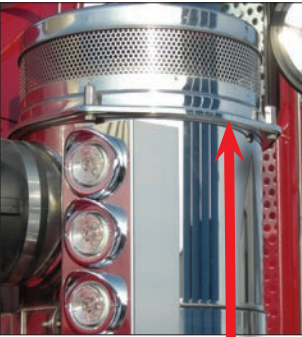

STANDARD CAN

FLANGE