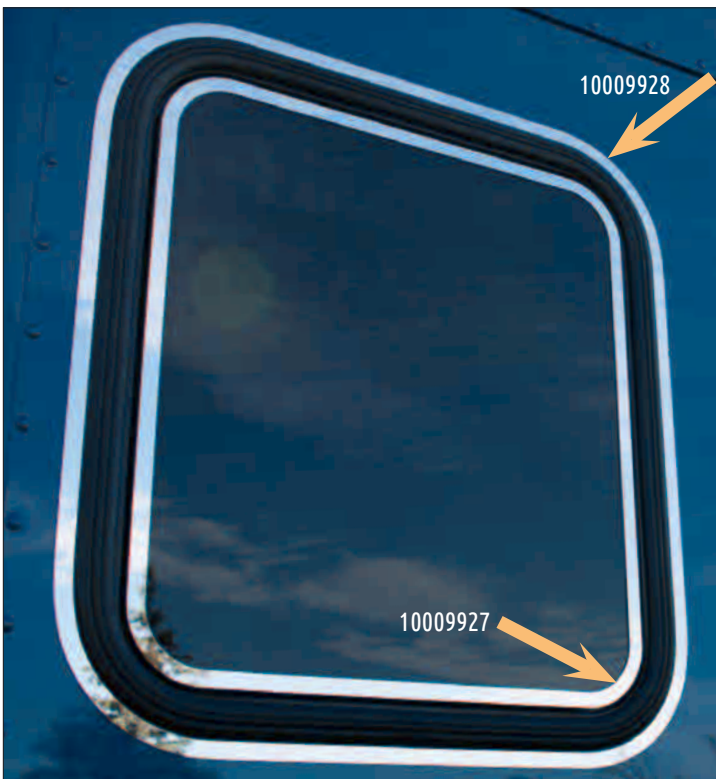

DEF FILLER GUARD

Attaches to the painted cutout area at the def tank fill location. Sold individually.

	LEGACY #	PART #
NEW MODEL/MLU 579 2022+	10561000	10009901