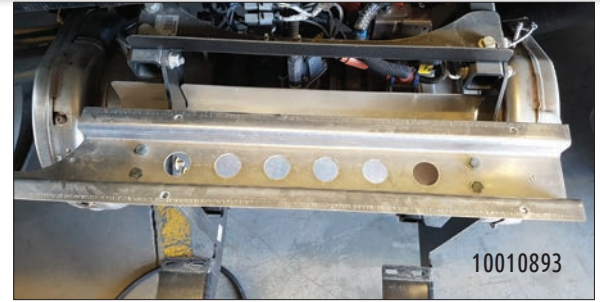

2018+ 389 DROP KIT

Drop kit is designed for 2018+ Peterbilt 389 models. The aluminum kit is designed to replace the OEM piece and lowers the DPF box 1.5" to allow for more room between the top step and the cab. Sold individually.

2018+ 389 LONG HOOD (131" BBC) & SHORT HOOD (123" BBC) MODELS	LEGACY #	PART #
	10655000	10010893