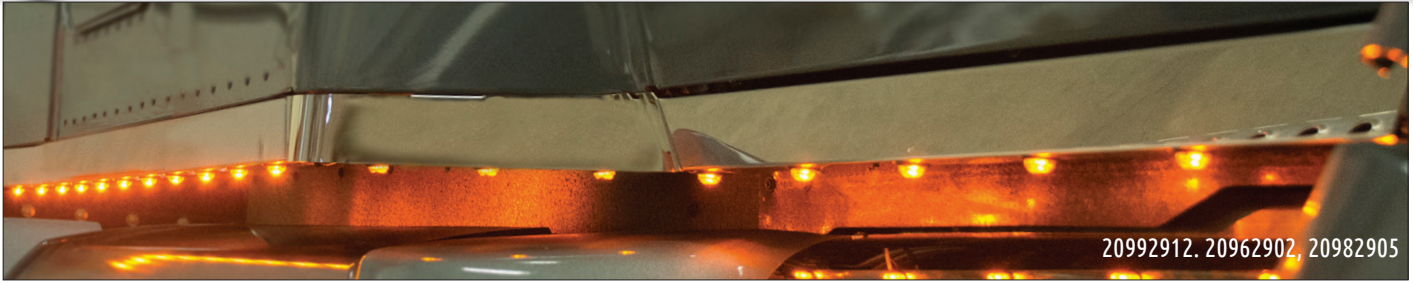

PRE-2022 T680 CAB PANELS

Fit DayCab and Sleeper models. Sold in pairs. Hardware, lites and harnesses included where applicable.

DUAL CAB EXHAUST - PRE-2022 T680	LEGACY #	PART #
BLANK	20992073	10012215
BLANK, BLOCK HEATER	20992074	10012216
BLANK, 2 BLOCK HEATERS	20992075	10012217
M5 AMBER LED (4)	20992567	
M5 AMBER LED (4), BLOCK HEATER	20992569	10012299
M5 AMBER LED (4), 2 BLOCK HEATERS	20992571	10012301
M5 AMBER CLEAR LED (4)	20992568	10012298
M5 AMBER CLEAR LED (4), BLOCK HEATER	20992570	10012300
M5 AMBER CLEAR LED (4), 2 BLOCK HEATERS	20992572	10012302
UNDERLIT 3/4" ROUND AMBER CLEAR LED (6)	20992923	10012316
UNDERLIT 3/4" ROUND AMBER CLEAR LED (6), BLOCK HEATER	20992924	10012317
UNDERLIT 3/4" ROUND AMBER CLEAR LED (6), 2 BLOCK HEATERS	20992925	10012318