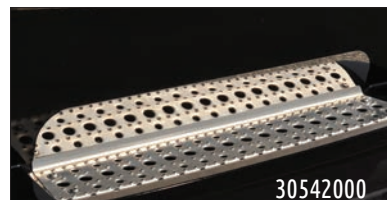

SCUFF PANELS BATTERY/TOOLBOX COVERS

Protects paint from scratches in the step areas. Attaches using supplied 3M two-sided tape.

	LEGACY #	PART #
NEW CASCADIA 126" BBC - LOWER	30542000	10012956
NEW CASCADIA 126" BBC - BATTERY/TOOLBOX	30652000	10012980

30542000