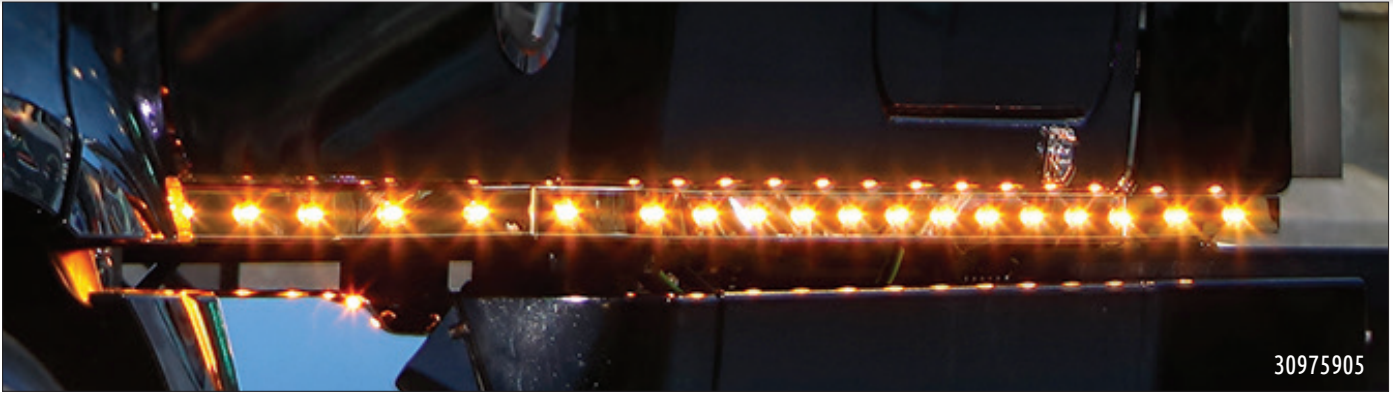

SKIRTING KITS - NEW CASCADIA WITH 72" SLEEPERS

(3/3/1) each number represents the number of lites per panel (ie: this kit has 3 lites on the cab, 3 lites on the sleeper and 1 light on the extender). Lites, hardware and harnesses included. Block heater bracket included with 2" wide panels.

NEW CASCADIA MODELS WITH FAIRINGS - 2" WIDE FOR 72" SLEEPERS			NEW CASCADIA MODELS WITHOUT FAIRINGS - 3" WIDE FOR 72" SLEEPERS		
FOR TRUCKS WITH NO EXTENDERS	LEGACY #	PART #	FOR TRUCKS WITH NO EXTENDERS	LEGACY #	PART #
BLANK	30975020	10013053	BLANK	30975022	10013055
M5 AMBER LED (4/8)	30975505	10013065	M1 AMBER LED (3/4)	30975108	10013058
M5 AMBER CLEAR LED (4/8)	30975504	10013064	M1 AMBER CLEAR LED (3/4)	30975109	10013059
3/4" ROUND AMBER LED (7/12)	30975912	10013076	3/4" ROUND AMBER LED (7/10)	30975917	10013081
3/4" ROUND AMBER CLEAR LED (7/12)	30975911	10013075	3/4" ROUND AMBER CLEAR LED (7/10)	30975918	10013082
UNDERLIT 3/4" ROUND AMBER CLEAR LED (7/11)	30975910	10013074	UNDERLIT 3/4" ROUND AMBER CLEAR LED (7/10)	30975916	10013080
FOR TRUCKS WITH 12" EXTENDERS	LEGACY #	PART #	FOR TRUCKS WITH 12" EXTENDERS	LEGACY #	PART #
BLANK	30975019	10013052	BLANK	30975021	10013054
M5 AMBER LED (4/8/1)	30975503	10013063	M1 AMBER LED (3/4/1)	30975106	10013056
M5 AMBER CLEAR LED (4/8/1)	30975502	10013062	M1 AMBER CLEAR LED (3/4/1)	30975107	10013057
3/4" ROUND AMBER LED (7/12/1)	30975909	10013073	3/4" ROUND AMBER LED (7/10/1)	30975914	10013078
3/4" ROUND AMBER CLEAR LED (7/12/1)	30975908	10013072	3/4" ROUND AMBER CLEAR LED (7/10/1)	30975915	10013079
UNDERLIT 3/4" ROUND AMBER CLEAR LED (7/11/1)	30975907	10013071	UNDERLIT 3/4" ROUND AMBER CLEAR LED (7/10/1)	30975913	10013077
FOR TRUCKS WITH 20-24" EXTENDERS	LEGACY #	PART #	NEW CASCADIA WITH 60" SLEEPERS & 12" EXTENDERS (3/3/1) each number represents the number of lites per panel (ie: this kit has 3 lites on the cab, 3 lites on the sleeper and 1 light on the extender). Lites, hardware and harnesses included. 2" wide. <table border="1"> <thead> <tr> <th></th> <th>LEGACY #</th> <th>PART #</th> </tr> </thead> <tbody> <tr> <td>2018+ NEW CASCADIA WITH FAIRINGS 60" SLEEPERS WITH 12" EXTENDERS M5 AMBER CLEAR LED (4/6/1)</td> <td>30975506</td> <td>10013066</td> </tr> </tbody> </table>		
BLANK	30975018	10013050			
M5 AMBER LED (4/8/1)	30975501	10013061			
M5 AMBER CLEAR LED (4/8/1)	30975500	10013060			
3/4" ROUND AMBER LED (7/12/2)	30975906	10013070			
3/4" ROUND AMBER CLEAR LED (7/12/2)	30975905	10013069			
UNDERLIT 3/4" ROUND AMBER CLEAR LED (7/11/3)	30975904	10013068