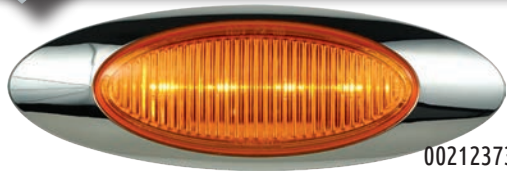

M5 LED LITES

With bezel. Bulk pack of 10, individually packaged for retail. 12V/0.09 amp.

180 BULLETS	LEGACY #	PART #
M5 AMBER LED	00212721	10009290
M5 AMBER CLEAR LED	00212722	10009291
M5 RED LED	00212723	10009292
M5 RED CLEAR LED	00212724	10009293
M5 BEZEL ONLY	LEGACY #	PART #
CHROME-PLASTIC	00212725	10009294

M1 LED LITES

With bezel. Bulk pack of 10, individually packaged for retail. 12V/0.12 AMP.

180 BULLETS	LEGACY #	PART #
M1 AMBER LED	00212373	10009257
M1 AMBER CLEAR LED	00212375	10009259
M1 RED LED	00212382	10009266
M1 RED CLEAR LED	00212379	10009263
METRIPACK	LEGACY #	PART #
M1 AMBER LED	00212374	10009258
M1 AMBER CLEAR LED	00212381	10009265
TURN SIGNAL LITES	LEGACY #	PART #
M1 AMBER LED	00212377	10009261
M1 BEZEL ONLY	LEGACY #	PART #
CHROME-PLASTIC	00212380	10009264

M3 LED LITES

With bezel. Bulk pack of 10, individually packaged for retail. 12V/0.06 amp.

180 BULLETS	LEGACY #	PART #
M3 AMBER LED	00212215	10009216
M3 AMBER CLEAR LED	00212216	10009217
M3 RED LED	00212220	10009221
M3 RED CLEAR LED	00212218	10009219
M3 BEZEL ONLY	LEGACY #	PART #
CHROME-PLASTIC	00212219	10009220

X2 LED LITES

With bezel. Bulk pack of 10, individually packaged for retail.

	LEGACY #	PART #
X2AG2 (AMBER) LED	00212392	10009267
X2ACG2 (AMBER CLEAR) LED	00212393	10009268
X2RG2 (RED) LED	00212394	10009269
X2RCG2 (RED CLEAR) LED	00212395	10009270

X3 LED LITES

With bezel. Bulk pack of 10, individually packaged for retail.

	LEGACY #	PART #
X3AG2 (AMBER) LED	00212007	10009202
X3ACG2 (AMBER CLEAR) LED	00212008	10009203
X3RG2 (RED) LED	00212009	10009204
X3RCG2 (RED CLEAR) LED	00212010	10009205

3/4" ROUND LED LITES

With bezel. Bulk pack of 10, individually packaged for retail.