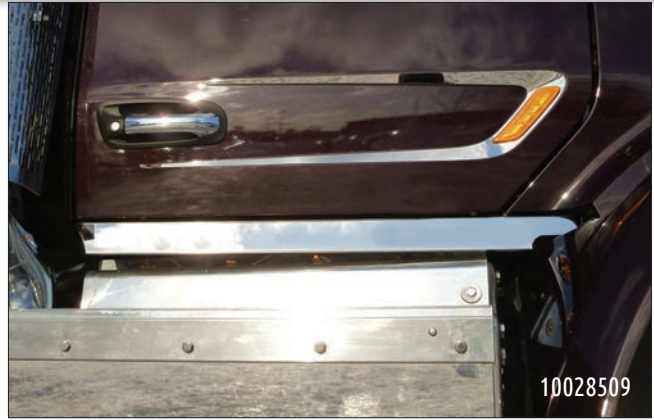

PRE-2022 CAB PANELS - 567 SET-BACK AXLE SHORT HOOD (115" BBC)

Sold in pairs. Hardware, lites and harnesses included.

2013-2021 W/ CAB EXHAUST & NO CHASSIS FAIRINGS - 2.85" W	LEGACY #	PART #
BLANK	10992086	10014328
BLANK - BLOCK HEATER	10992087	10010851
BLANK - 2 BLOCK HEATERS	10992053	10010839
M1 AMBER LED (3)	10992239	10010937
M1 AMBER LED (3) - BLOCK HEATER	10992241	10010939
M1 AMBER CLEAR LED (3)	10992240	10010938
M1 AMBER CLEAR LED (3) - BLOCK HEATER	10992242	
M5 AMBER LED (4)	10992674	10028664
M5 AMBER LED (4) - BLOCK HEATER	10992676	10011031
M5 AMBER CLEAR LED (4)	10992675	
M5 AMBER CLEAR LED (4) - BLOCK HEATER	10992677	
UNDERLIT 3/4" ROUND AMBER CLEAR LED (5)	10992961	10037181
UNDERLIT 3/4" ROUND AMBER CLEAR LED (5) - BLOCK HEATER	10992962	10037182

PRE-2022 CAB PANELS - 567 SET-BACK AXLE LONG HOOD (121" BBC)

Sold in pairs. Hardware, lites and harnesses included. Will not fit on models with the EPIQ package.

2013-2021 W/ CAB EXHAUST & NO CHASSIS FAIRINGS - 3" W	LEGACY #	PART #	2013-2021 WITH UNDERBODY EXHAUST - 2.5" WIDE	LEGACY #	PART #
BLANK	10992076	10028509	BLANK	10992067	10028505
BLANK - BLOCK HEATER	10992077	10010845	BLANK - BLOCK HEATER	10992068	10010843
BLANK - 2 BLOCK HEATERS	10992078	10010846	BLANK - 2 BLOCK HEATERS	10992081	10010849
M1 AMBER LED (3)	10992243	10010940	M1 AMBER LED (3)	10992201	10010913
M1 AMBER LED (3) - BLOCK HEATER	10992213	10010928	M1 AMBER LED (3) - BLOCK HEATER	10992202	10010916
M1 AMBER LED (3) - 2 BLOCK HEATERS	10992207	10010924	M1 AMBER LED (3) - 2 BLOCK HEATERS	10992205	10010922
M1 AMBER CLEAR LED (3)	10992244	10010941	M1 AMBER CLEAR LED (3)	10992203	10010918
M1 AMBER CLEAR LED (3) - BLOCK HEATER	10992214	10010929	M1 AMBER CLEAR LED (3) - BLOCK HEATER	10992204	10010920
M1 AMBER CLEAR LED (3) - 2 BLOCK HEATERS	10992212	10010927	M1 AMBER CLEAR LED (3) - 2 BLOCK HEATERS	10992206	10010923
M5 AMBER LED (5)	10992654	10028658	M5 AMBER LED (5)	10992606	10011014
M5 AMBER LED (5) - BLOCK HEATER	10992656	10011026	M5 AMBER LED (5) - BLOCK HEATER	10992608	10011016
M5 AMBER LED (5) - 2 BLOCK HEATERS	10992658		M5 AMBER LED (5) - 2 BLOCK HEATERS	10992610	10011018
M5 AMBER CLEAR LED (5)	10992655		M5 AMBER CLEAR LED (5)	10992607	10011015
M5 AMBER CLEAR LED (5) - BLOCK HEATER	10992657		M5 AMBER CLEAR LED (5) - BLOCK HEATER	10992609	10011017
M5 AMBER CLEAR LED (5) - 2 BLOCK HEATERS	10992659		M5 AMBER CLEAR LED (5) - 2 BLOCK HEATERS	10992611	
3/4" ROUND AMBER LED (7)	10996910	10011217	3/4" ROUND AMBER LED (7)	10992964	
3/4" ROUND AMBER LED (7) - BLOCK HEATER	10996912	10011219	3/4" ROUND AMBER LED (7) - BLOCK HEATER	10996929	10011230
3/4" ROUND AMBER LED (7) - 2 BLOCK HEATERS	10996914	10011221	3/4" ROUND AMBER LED (7) - 2 BLOCK HEATERS	10996930	10011231
3/4" ROUND AMBER CLEAR LED (7)	10996911	10011218	3/4" ROUND AMBER CLEAR LED (7)	10992963	10011060
3/4" ROUND AMBER CLEAR LED (7) - BLOCK HEATER	10996913	10011220	3/4" ROUND AMBER CLEAR LED (7) - BLOCK HEATER	10996931	10011232
3/4" ROUND AMBER CLEAR LED (7) - 2 BLOCK HEATERS	10996915	10011222	3/4" ROUND AMBER CLEAR LED (7) - 2 BLOCK HEATERS	10996932	10011233
UNDERLIT 3/4" ROUND AMBER CLEAR LED (7)	10992938	10028689	UNDERLIT 3/4" ROUND AMBER CLEAR LED (7)	10992940	10028692
UNDERLIT 3/4" ROUND AMBER CLEAR LED (7) - BLOCK HEATER	10992942	10011055	UNDERLIT 3/4" ROUND AMBER CLEAR LED (7) - BLOCK HEATER	10992944	10011056
UNDERLIT 3/4" ROUND AMBER CLEAR LED (7) - 2 BLOCK HEATERS	10992957*	10011059*	UNDERLIT 3/4" ROUND AMBER CLEAR LED (7) - 2 BLOCK HEATERS	10996933	10011234

*MEASURES 2.85" WIDE