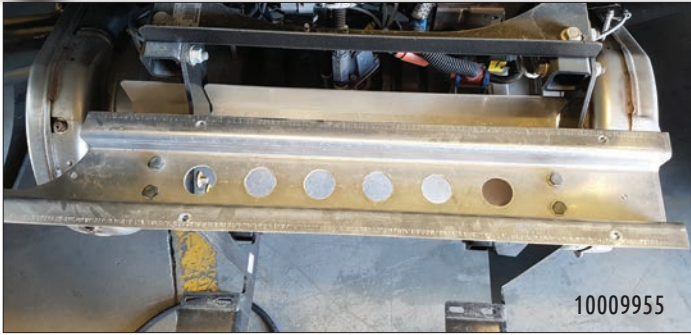

SEE PAGE 88 FOR 2018+ 389 LONG HOOD (131" BBC) ELITE HOOD EXTENSION & CAB PANELS TO BE USED IN CONJUNCTION WITH THE DROP KIT