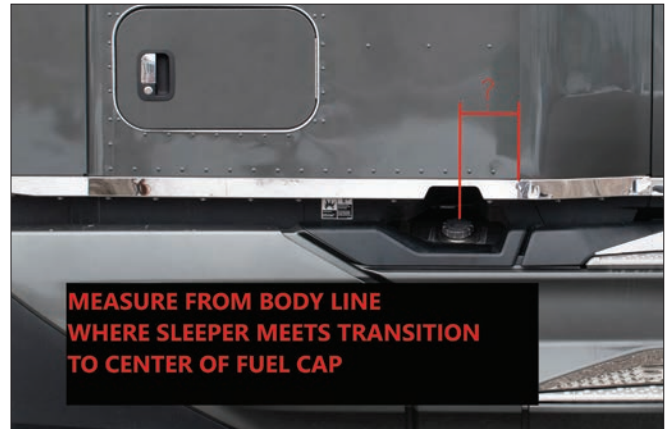

2022+ T680 NEXT GEN WITH UNDERBODY EXHAUST - 76" SLEEPER PANELS WITH EXTENDERS

SEE PAGE 41 FOR CAB MOUNT EXHAUST SLEEPER PANELS

Sold individually. As a result of fuel fill locations, the sleeper panels are sold individually by side – either passenger or driver lites. Hardware and harness included. For 76" sleepers with extenders. For fuel fill location, the front of the sleeper lines up with the body seam between the transition and the sleeper on the trucks, measure from that line to the center of the fuel cap. See diagram above.

DRIVER SIDE - 2022+ KENWORTH T680 NEXT GEN			PASSENGER SIDE - 2022+ KENWORTH T680 NEXT GEN		
NO FUEL FILL CUTOUT	LEGACY #	PART #	NO FUEL FILL CUTOUT	LEGACY #	PART #
BLANK	20981063	10012035	BLANK	20981067	10012039
3/4" ROUND AMBER LED (11)	20981900	10012043	3/4" ROUND AMBER LED (11)	20981908	10012051
3/4" ROUND AMBER CLEAR LED (11)	20981901	10012044	3/4" ROUND AMBER CLEAR LED (11)	20981909	10012052
UNDERLIT 3/4" ROUND AMBER CLEAR LED (11)	20981914	10012057	UNDERLIT 3/4" ROUND AMBER CLEAR LED (11)	20981918	10012061
8" FUEL FILL LOCATION	LEGACY #	PART #	8" FUEL FILL LOCATION	LEGACY #	PART #
BLANK	20981064	10012036	BLANK	20981068	10012040
3/4" ROUND AMBER LED (10)	20981902	10012045	3/4" ROUND AMBER LED (10)	20981910	10012053
3/4" ROUND AMBER CLEAR LED (10)	20981903	10012046	3/4" ROUND AMBER CLEAR LED (10)	20981911	10012054
UNDERLIT 3/4" ROUND AMBER CLEAR LED (10)	20981915	10012058	UNDERLIT 3/4" ROUND AMBER CLEAR LED (10)	20981919	10012062
13.5" FUEL FILL LOCATION	LEGACY #	PART #	13.5" FUEL FILL LOCATION	LEGACY #	PART #
BLANK	20981065	10012037	BLANK	20981069	10012041
3/4" ROUND AMBER LED (10)	20981904	10012047	3/4" ROUND AMBER LED (10)	20981912	10012055
3/4" ROUND AMBER CLEAR LED (10)	20981905	10012048	3/4" ROUND AMBER CLEAR LED (10)	20981913	10012056
UNDERLIT 3/4" ROUND AMBER CLEAR LED (10)	20981916	10012059	UNDERLIT 3/4" ROUND AMBER CLEAR LED (10)	20981920	10012063
20.125" FUEL FILL LOCATION	LEGACY #	PART #	HINGED EXTENDERS		
BLANK	20981066	10012038	Completes the skirting for trucks with hinged extenders. Sold in pairs. Blank (no lites). Hardware included.		
3/4" ROUND AMBER LED (10)	20981906	10012049		LEGACY #	PART #
3/4" ROUND AMBER CLEAR LED (10)	20981907	10012050	T680 NEXT GEN -		
UNDERLIT 3/4" ROUND AMBER CLEAR LED (10)	20981917	10012060	76" SLEEPER WITH HINGED EXTENDERS	20962046	10012002