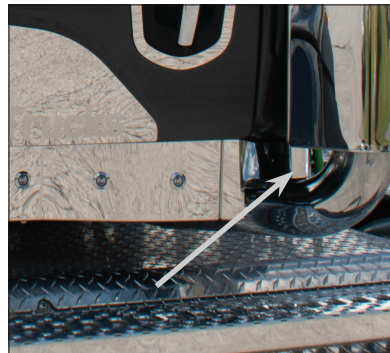

CAB PANELS

For Western Star 49X models with sleepers. DayCab models must use 50992054. Sold in pairs. Lights and hardware included. Measure 3" wide.

SET-BACK AXLE MODELS	Part #	Legacy Part #	SET-FORWARD AXLE MODELS	Part #	Legacy Part #
BLANK (NO LIGHTS)	10015135	50992049	BLANK (NO LIGHTS)	10015133	50992048
M5 AMBER CLEAR LED (4)	10015147	50992501	M5 AMBER CLEAR LED (4)	10015146	50992500
AMBER CLEAR 3/4" ROUND LED (7)	10015155	50992901	AMBER CLEAR 3/4" ROUND LED (7)	10015154	50992900
UNDERLIT WITH 3/4" ROUND AMBER CLEAR LED (9)	10015159	50992907	UNDERLIT WITH 3/4" ROUND AMBER CLEAR LED (9)	10015158	50992906

CAB SKIRTS - 50992900
SLEEPER SKIRTS - 50982903
SLEEPER EXTENDER - 50962005

SLEEPER PANELS

Sold in pairs. Hardware, lites and harnesses included where applicable. Measure 3" wide.

36" SLEEPERS	Part #	Legacy Part #	60" SLEEPERS	Part #	Legacy Part #
BLANK (NO LIGHTS)	10015115	50982013	BLANK (NO LIGHTS)	10015118	50982015
M5 AMBER CLEAR LED (2)	10015120	50982500	M5 AMBER CLEAR LED (5)	10015122	50982502
3/4" ROUND AMBER CLEAR LED (4)	10015124	50982900	3/4" ROUND AMBER CLEAR LED (8)	10015126	50982902
UNDERLIT 3/4" ROUND AMBER CLEAR LED (5)	10015128	50982908	UNDERLIT 3/4" ROUND AMBER CLEAR LED (9)	10015130	50982910
48" SLEEPERS			72" SLEEPERS		
BLANK (NO LIGHTS)	10015117	50982014	BLANK (NO LIGHTS)	10015119	50982016
M5 AMBER CLEAR LED (4)	10015121	50982501	M5 AMBER CLEAR LED (6)	10015123	50982503
3/4" ROUND AMBER CLEAR LED (6)	10015125	50982901	3/4" ROUND AMBER CLEAR LED (10)	10015127	50982903
UNDERLIT 3/4" ROUND AMBER CLEAR LED (7)	10015129	50982909	UNDERLIT 3/4" ROUND AMBER CLEAR LED (11)	10015131	50982911

DAYCAB CAB SKIRT EXTENSIONS