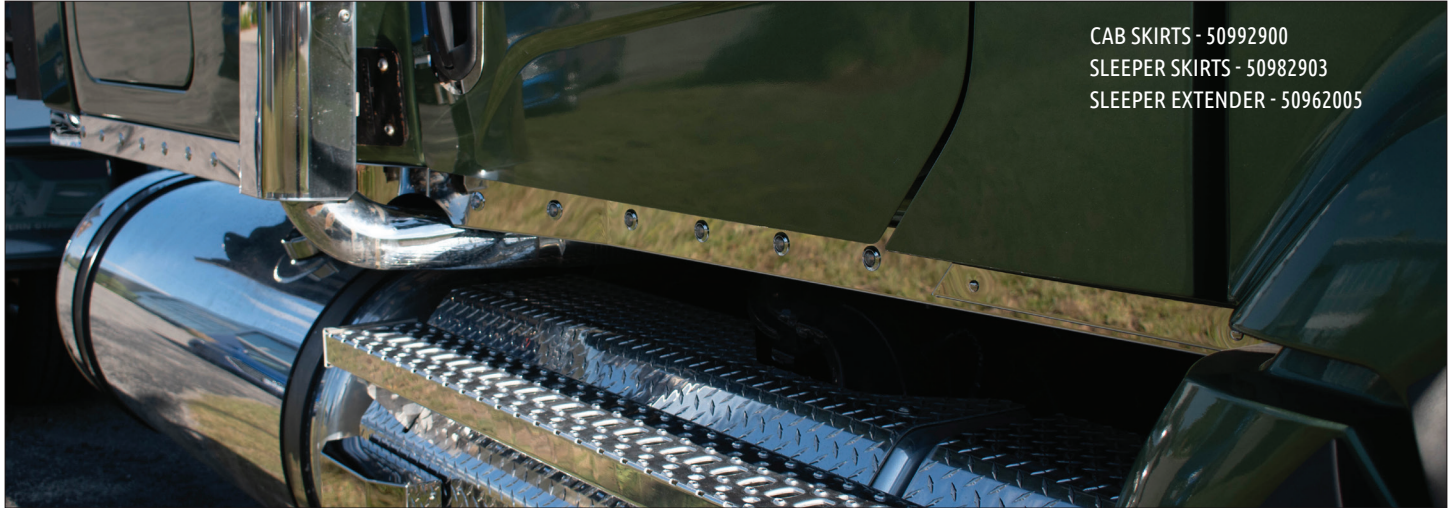

Item #10038702

CAB PANELS

For Western Star 49X models with sleepers. DayCab models must use 50992054. Sold in pairs. Lights and hardware included. Measure 3" wide.

SET-BACK AXLE MODELS	Part #	Legacy Part #	SET-FORWARD AXLE MODELS	Part #	Legacy Part #
BLANK (NO LIGHTS)	10015135	50992049	BLANK (NO LIGHTS)	10015133	50992048
M5 AMBER CLEAR LED (4)	10015147	50992501	M5 AMBER CLEAR LED (4)	10015146	50992500
AMBER CLEAR 3/4" ROUND LED (7)	10015155	50992901	AMBER CLEAR 3/4" ROUND LED (7)	10015154	50992900
UNDERLIT WITH 3/4" ROUND AMBER CLEAR LED (9)	10015159	50992907	UNDERLIT WITH 3/4" ROUND AMBER CLEAR LED (9)	10015158	50992906

DAYCAB CAB SKIRT EXTENSIONS

For Western Star 49X daycab models. Fills the gap at the end of the cab skirt behind the exhaust for a continuous look and design to the end of the cab. Designed to work in conjunction with cab skirts. Sold in pairs. Blank (no lights).