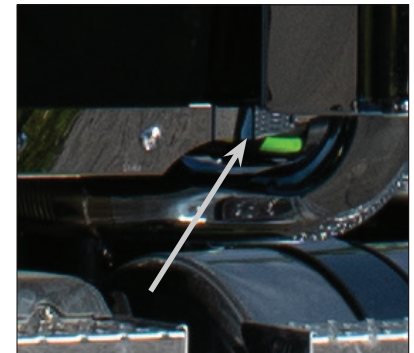

CAB PANELS

For Western Star 49X models with sleepers. DayCab models must use 50992054. Sold in pairs. Lights and hardware included. Measure 3" wide.

SET-BACK AXLE MODELS	Part #	Legacy Part #	SET-FORWARD AXLE MODELS	Part #	Legacy Part #
BLANK (NO LIGHTS)	10015135	50992049	BLANK (NO LIGHTS)	10015133	50992048
M5 AMBER CLEAR LED (4)	10015147	50992501	M5 AMBER CLEAR LED (4)	10015146	50992500
AMBER CLEAR 3/4" ROUND LED (7)	10015155	50992901	AMBER CLEAR 3/4" ROUND LED (7)	10015154	50992900
UNDERLIT WITH 3/4" ROUND AMBER CLEAR LED (9)	10015159	50992907	UNDERLIT WITH 3/4" ROUND AMBER CLEAR LED (9)	10015158	50992906

CAB SKIRTS - 50992900
SLEEPER SKIRTS - 50982903
SLEEPER EXTENDER - 50962005

SLEEPER PANELS

Sold in pairs. Hardware, lites and harnesses included where applicable. Measure 3" wide.

36" SLEEPERS	Part #	Legacy Part #	60" SLEEPERS	Part #	Legacy Part #
BLANK (NO LIGHTS)	10015115	50982013	BLANK (NO LIGHTS)	10015118	50982015
M5 AMBER CLEAR LED (2)	10015120	50982500	M5 AMBER CLEAR LED (5)	10015122	50982502
3/4" ROUND AMBER CLEAR LED (4)	10015124	50982900	3/4" ROUND AMBER CLEAR LED (8)	10015126	50982902
UNDERLIT 3/4" ROUND AMBER CLEAR LED (5)	10015128	50982908	UNDERLIT 3/4" ROUND AMBER CLEAR LED (9)	10015130	50982910
48" SLEEPERS			72" SLEEPERS		
BLANK (NO LIGHTS)	10015117	50982014	BLANK (NO LIGHTS)	10015119	50982016
M5 AMBER CLEAR LED (4)	10015121	50982501	M5 AMBER CLEAR LED (6)	10015123	50982503
3/4" ROUND AMBER CLEAR LED (6)	10015125	50982901	3/4" ROUND AMBER CLEAR LED (10)	10015127	50982903
UNDERLIT 3/4" ROUND AMBER CLEAR LED (7)	10015129	50982909	UNDERLIT 3/4" ROUND AMBER CLEAR LED (11)	10015131	50982911

DAYCAB CAB SKIRT EXTENSIONS