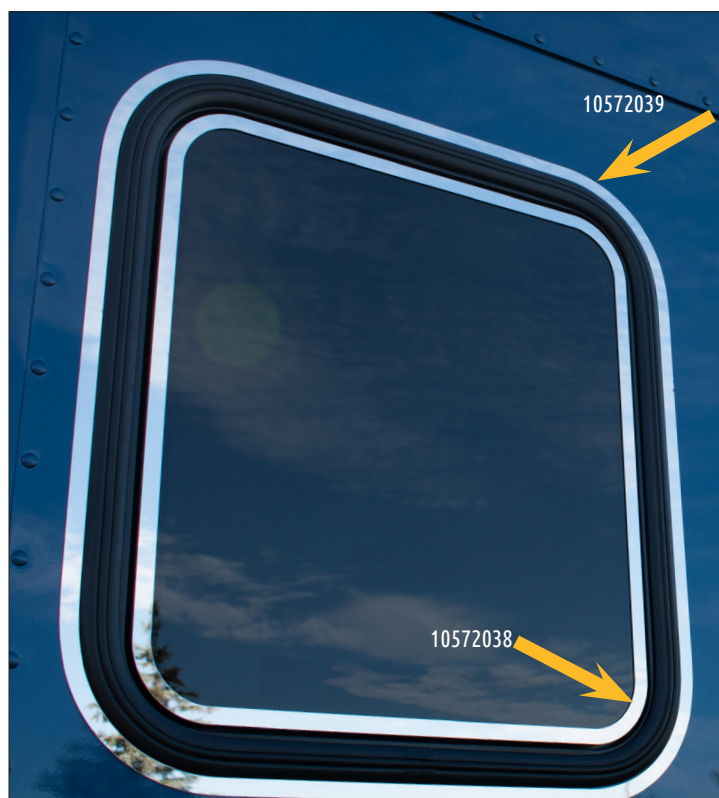

SLEEPER WINDOW TRIM

A high-quality 304 stainless steel ring to accentuate the sleeper window. Attaches using hardware and supplied 3M two-sided tape. Sold in pairs (driver/passenger).

	Part #	Legacy Part #
579/567 - INNER RING (ATTACHES TO GLASS)	10009927	10572038
579/567 - OUTER RING (ATTACHES TO TRUCK)	10009928	10572039