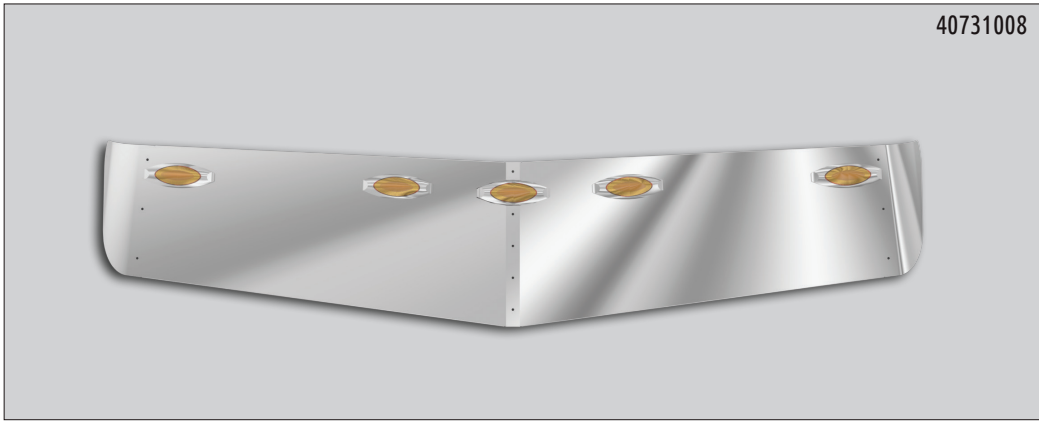

SUNVISORS

There are lots of places you want to soak in the sun - but your cab isn't one of them. Our extended sunvisors help keep the cab cooler while reducing eye strain. OEM replacement. Made of durable stainless steel. Some brackets included. Hardware, lights and harnesses included.

	Part #	Legacy Part #
2022+ HX520, HX620 14.9" DEEP, X2AG2 LED LIGHTS (5)	10013567	40731008
2022+ HX520, HX620 14.9" DEEP, X2ACG2 LED LIGHTS (5)	10013569	40731010
2022+ HX520, HX620 14.9" DEEP, OEM LIGHT HOLES (5)	10013568	40731009*
2022+ HX520, HX620 14.9" DEEP, M1 AMBER LED LIGHTS (5)	10013573	40731104
2022+ HX520, HX620 14.9" DEEP, M1 AMBER CLEAR LED LIGHTS (5)	10013574	

*no lights included.