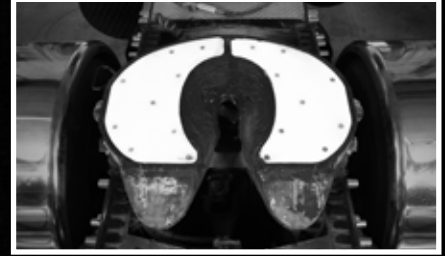

- The Minimizer Slick Plate's non-stick polymer surface eliminates the need to grease the 5th wheel plate.
- The plate protects all critical areas from wear and tear from use or the elements, without compromising the surface of the 5th wheel plate.
- Kits come complete with pre-drilled polyethylene plate, ram bars and all necessary mounting hardware.
- Minimizer 5 year warranty.
- Many makes and models available including: Holland, Fontaine, Jost, ASF Simplex, Reese, & Robin Industries.
- **INSERT STYLE SLICK PLATE NOW AVAILABLE FOR HOLLAND FWAL, FW31 & FW33 MODELS!**