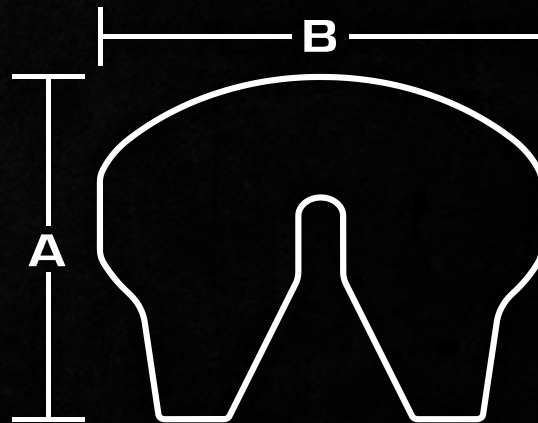

*Illustrations above not shown to scale. Don't see your model? Templates can be produced for most models on the market.

- The Minimizer Slick Plate's non-stick polymer surface eliminates the need to grease the 5th wheel plate.
- The plate protects all critical areas from wear and tear from use or the elements, without compromising the surface of the 5th wheel plate.
- Kits come complete with pre-drilled polyethylene plate, ram bars and all necessary mounting hardware.
- Minimizer 5 year warranty.
- Many makes and models available including: Holland, Fontaine, Jost, ASF Simplex, Reese, & Robin Industries.
- **INSERT STYLE SLICK PLATE NOW AVAILABLE FOR HOLLAND FWAL, FW31 & FW33 MODELS!**

NOT SURE WHICH STYLE WILL FIT?

Use the height, width, and throat dimensions to help!

A: Height

B: Width

CALL 1-800-248-3855 OR VISIT WWW.MINIMIZER.COM TO LEARN MORE ABOUT CURRENT AVAILABLE SLICK PLATE MODELS AND FUTURE RELEASES!