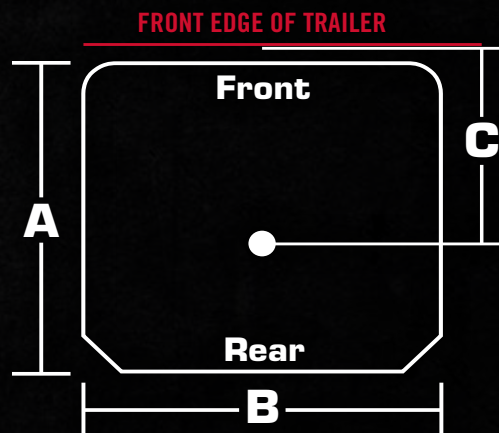

***Warning: DO NOT use a Minimizer 5th Wheel Slick Plate, Trailer Slick Plate, Slick Disk, or a Mfg Low Lube 5th Wheel Topplate in conjunction with one another. Doing so could cause a coupling failure. DO NOT INSTALL the Trailer Slick Plate if it extends past the front edge of the trailer or the upper bolster plate.**

NOT SURE WHICH STYLE WILL FIT?

Use the height, width, and king pin setback dimensions to help!

A: Height

B: Width

C: KP Setback

KP Setback = Measurement from the front edge of the trailer to the center of the king pin.